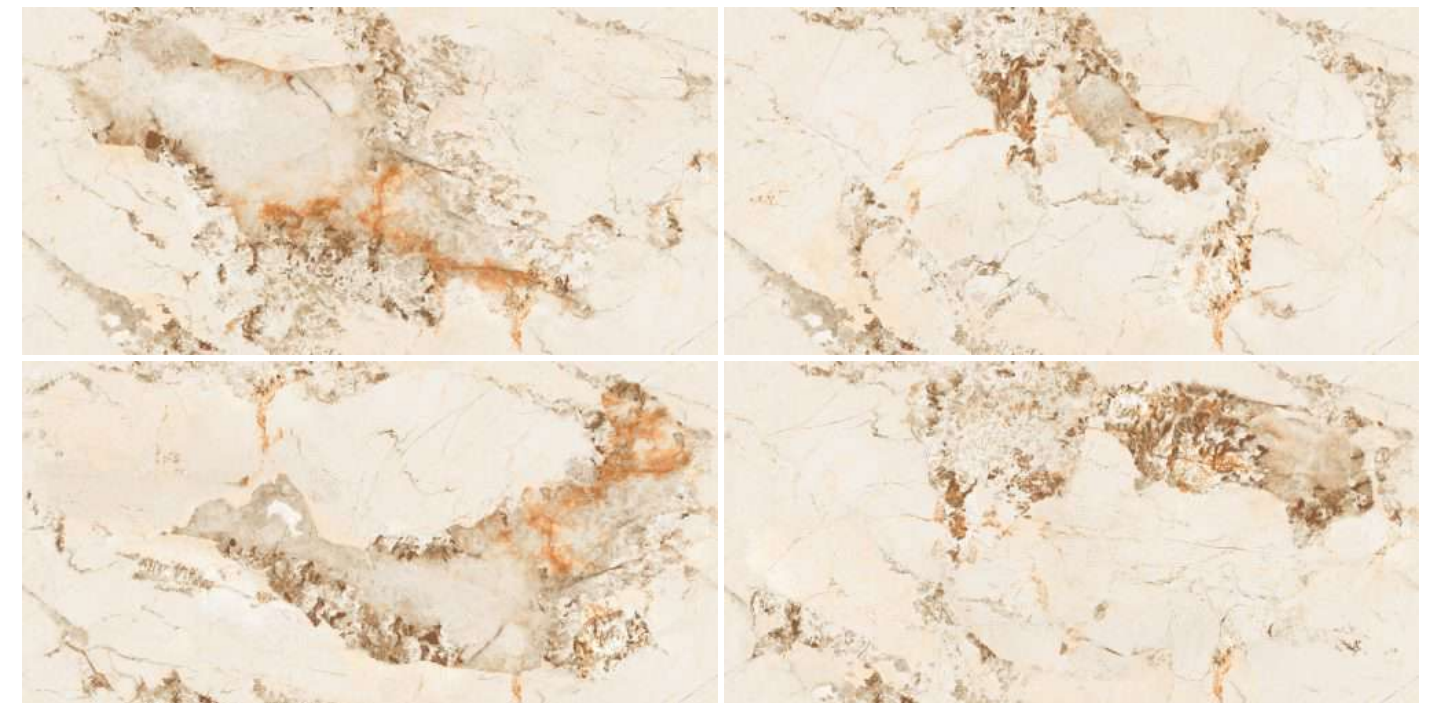

In every tile, a universe of color; in every color, a story waiting to unfold.

**HABUB
COLLECTION**

600x
1200mm
Glossy
Finish

Random - 4 Faces

Application Areas:-

HERESY COLLECTION

The Panorama Series is more than just a feast for the eyes; it's a gateway to a world where the lines between reality and fantasy blur. With each step across the tessellated floor, visitors find their worries melting away, replaced by a sense of wonder and an unquenchable curiosity about the artisans who created this masterpiece. Who were they? What inspired their work? The answers lie hidden beneath the surface, waiting for the next curious soul brave enough to unlock the mysteries of the Colorful Tiles Series.