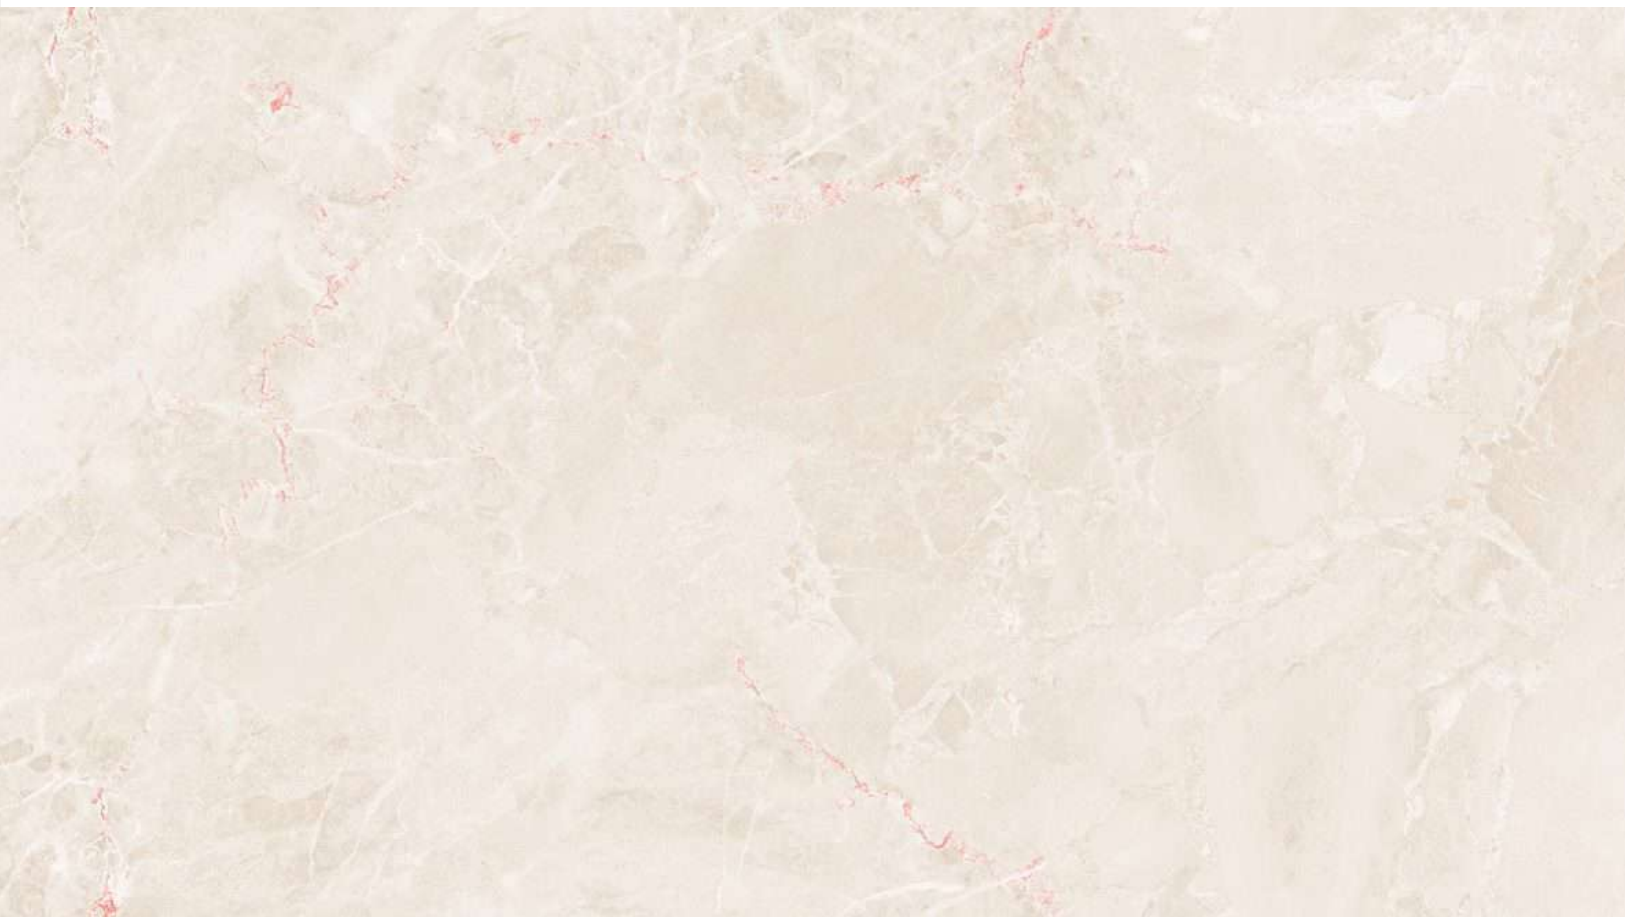

**DENVER
BEIGE**

600x
1200mm

Glossy
Finish

**DENVER
BROWN**

Random - 4 Faces