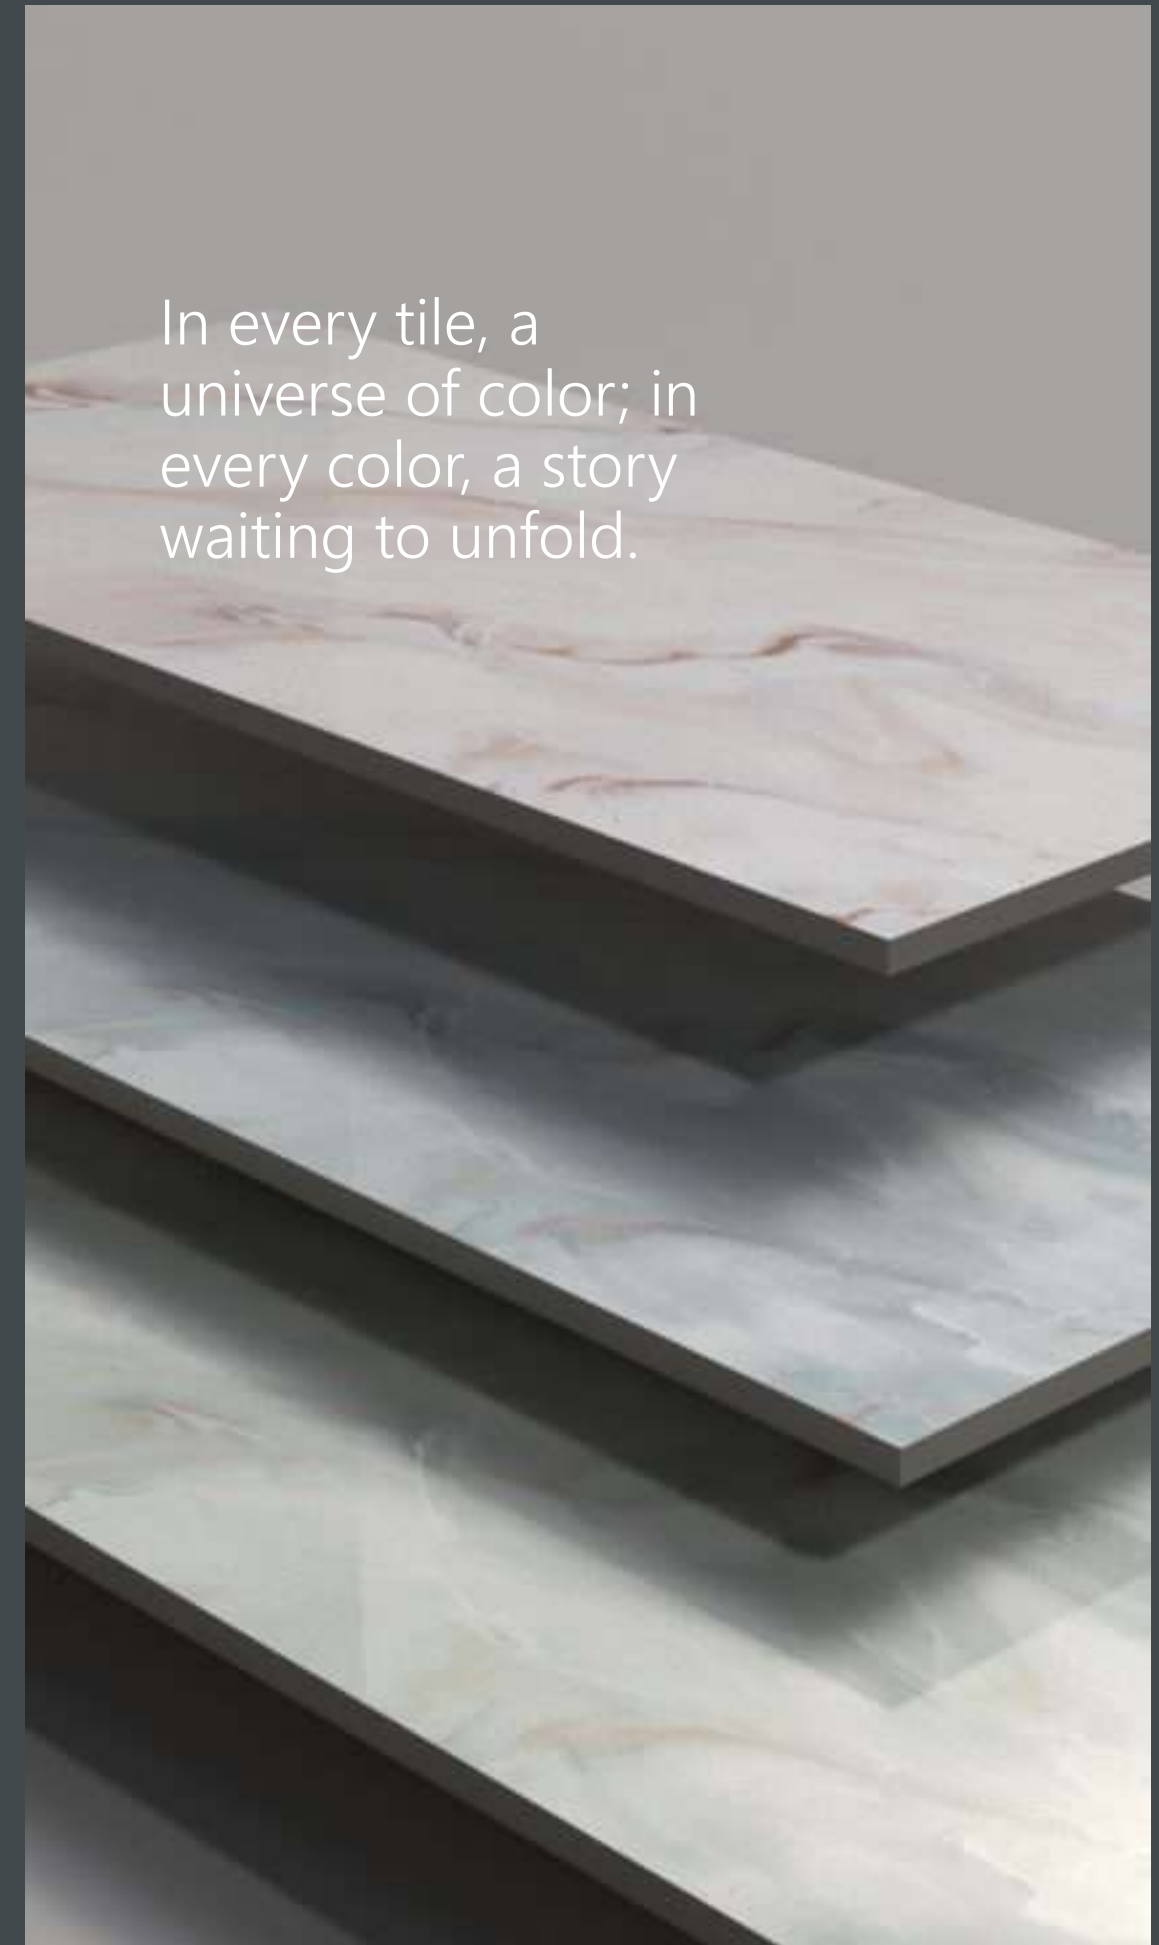

In every tile, a universe of color; in every color, a story waiting to unfold.

JERCY
COLLECTION

600x
1200mm
Glossy
Finish

Random - 1 Faces

Application Areas:-

LIBERIA FLUID COLLECTION

The Panorama Series is more than just a feast for the eyes; it's a gateway to a world where the lines between reality and fantasy blur. With each step across the tessellated floor, visitors find their worries melting away, replaced by a sense of wonder and an unquenchable curiosity about the artisans who created this masterpiece. Who were they? What inspired their work? The answers lie hidden beneath the surface, waiting for the next curious soul brave enough to unlock the mysteries of the Colorful Tiles Series.