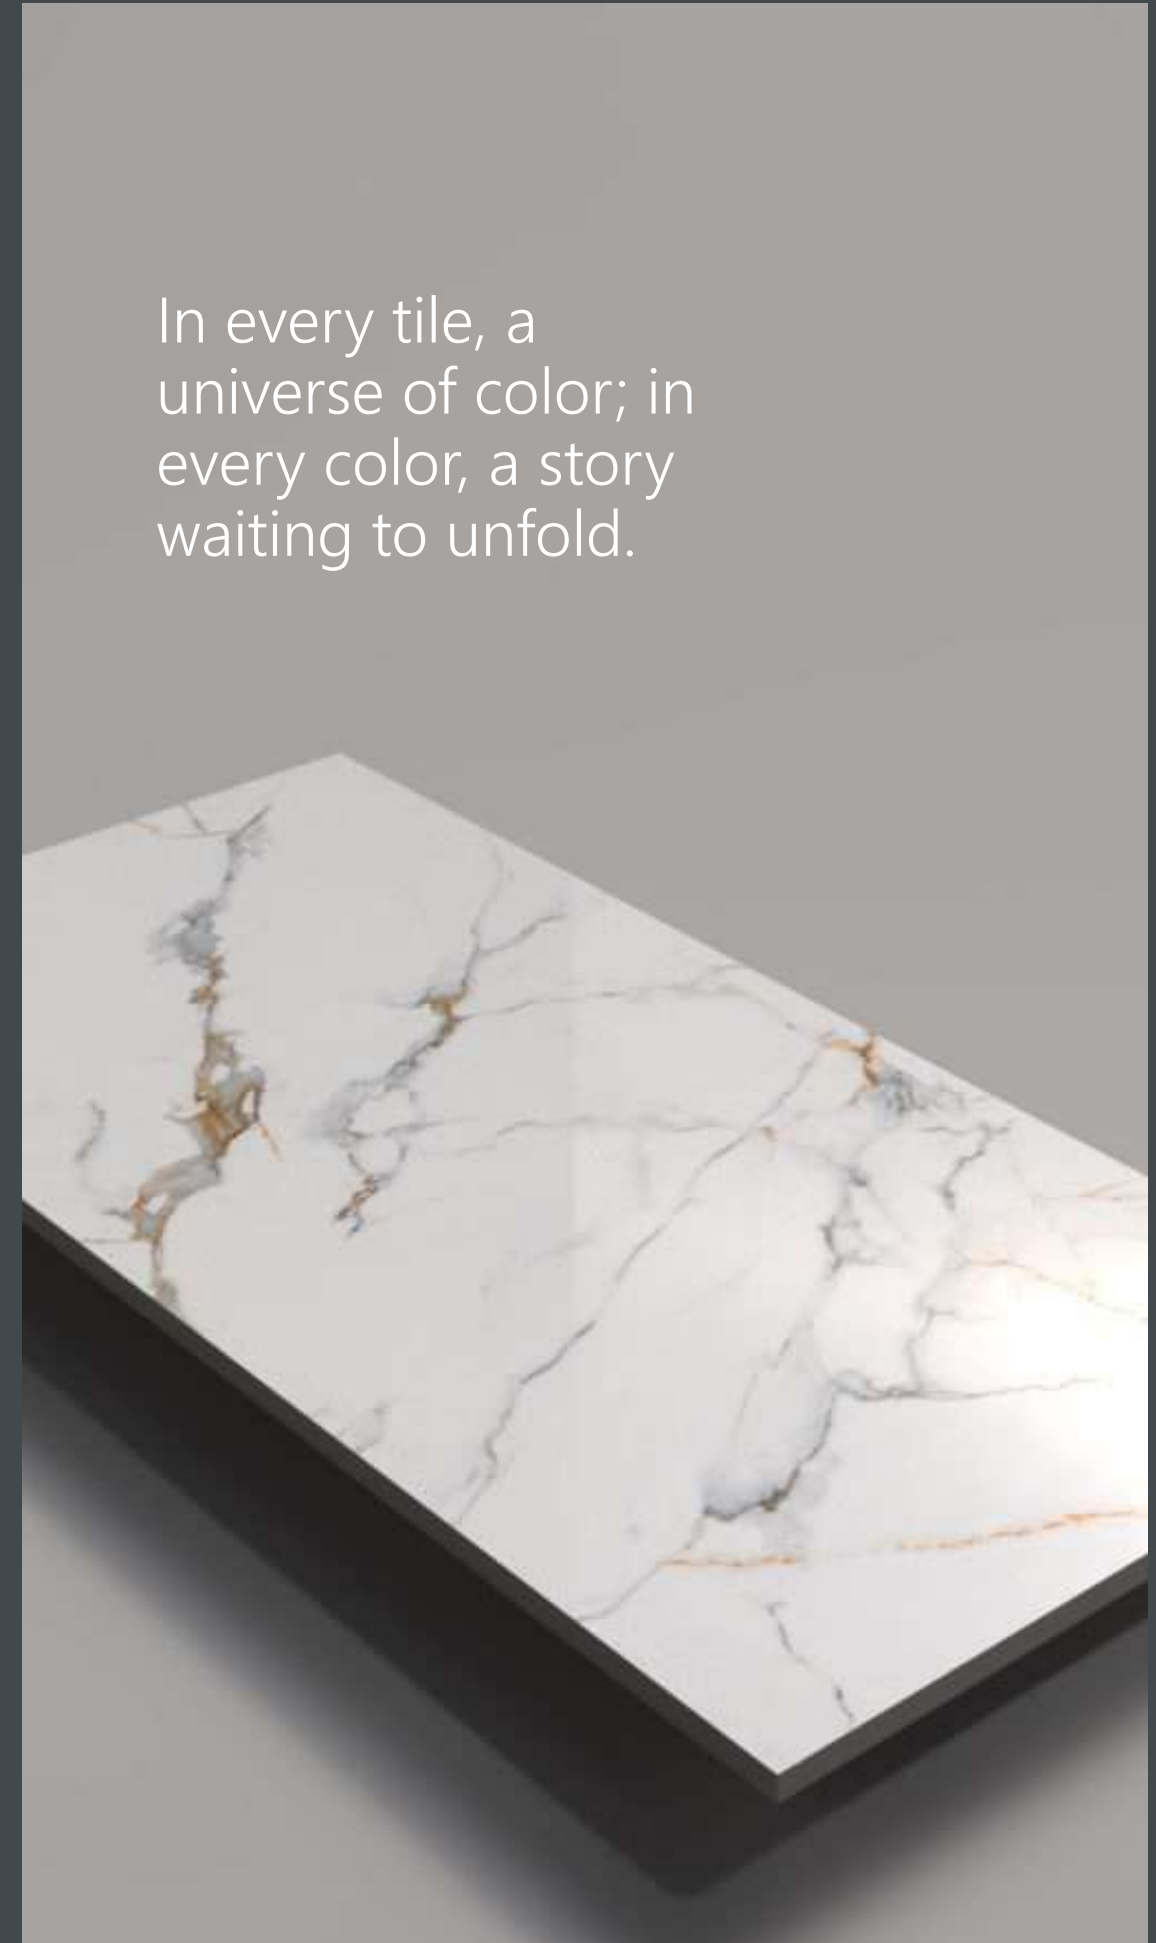

In every tile, a universe of color; in every color, a story waiting to unfold.

**ELIXIR
COLLECTION**

600x
1200mm
Glossy
Finish

Random - 4 Faces

FIASCO COLLECTION

The Panorama Series is more than just a feast for the eyes; it's a gateway to a world where the lines between reality and fantasy blur. With each step across the tessellated floor, visitors find their worries melting away, replaced by a sense of wonder and an unquenchable curiosity about the artisans who created this masterpiece. Who were they? What inspired their work? The answers lie hidden beneath the surface, waiting for the next curious soul brave enough to unlock the mysteries of the Colorful Tiles Series.