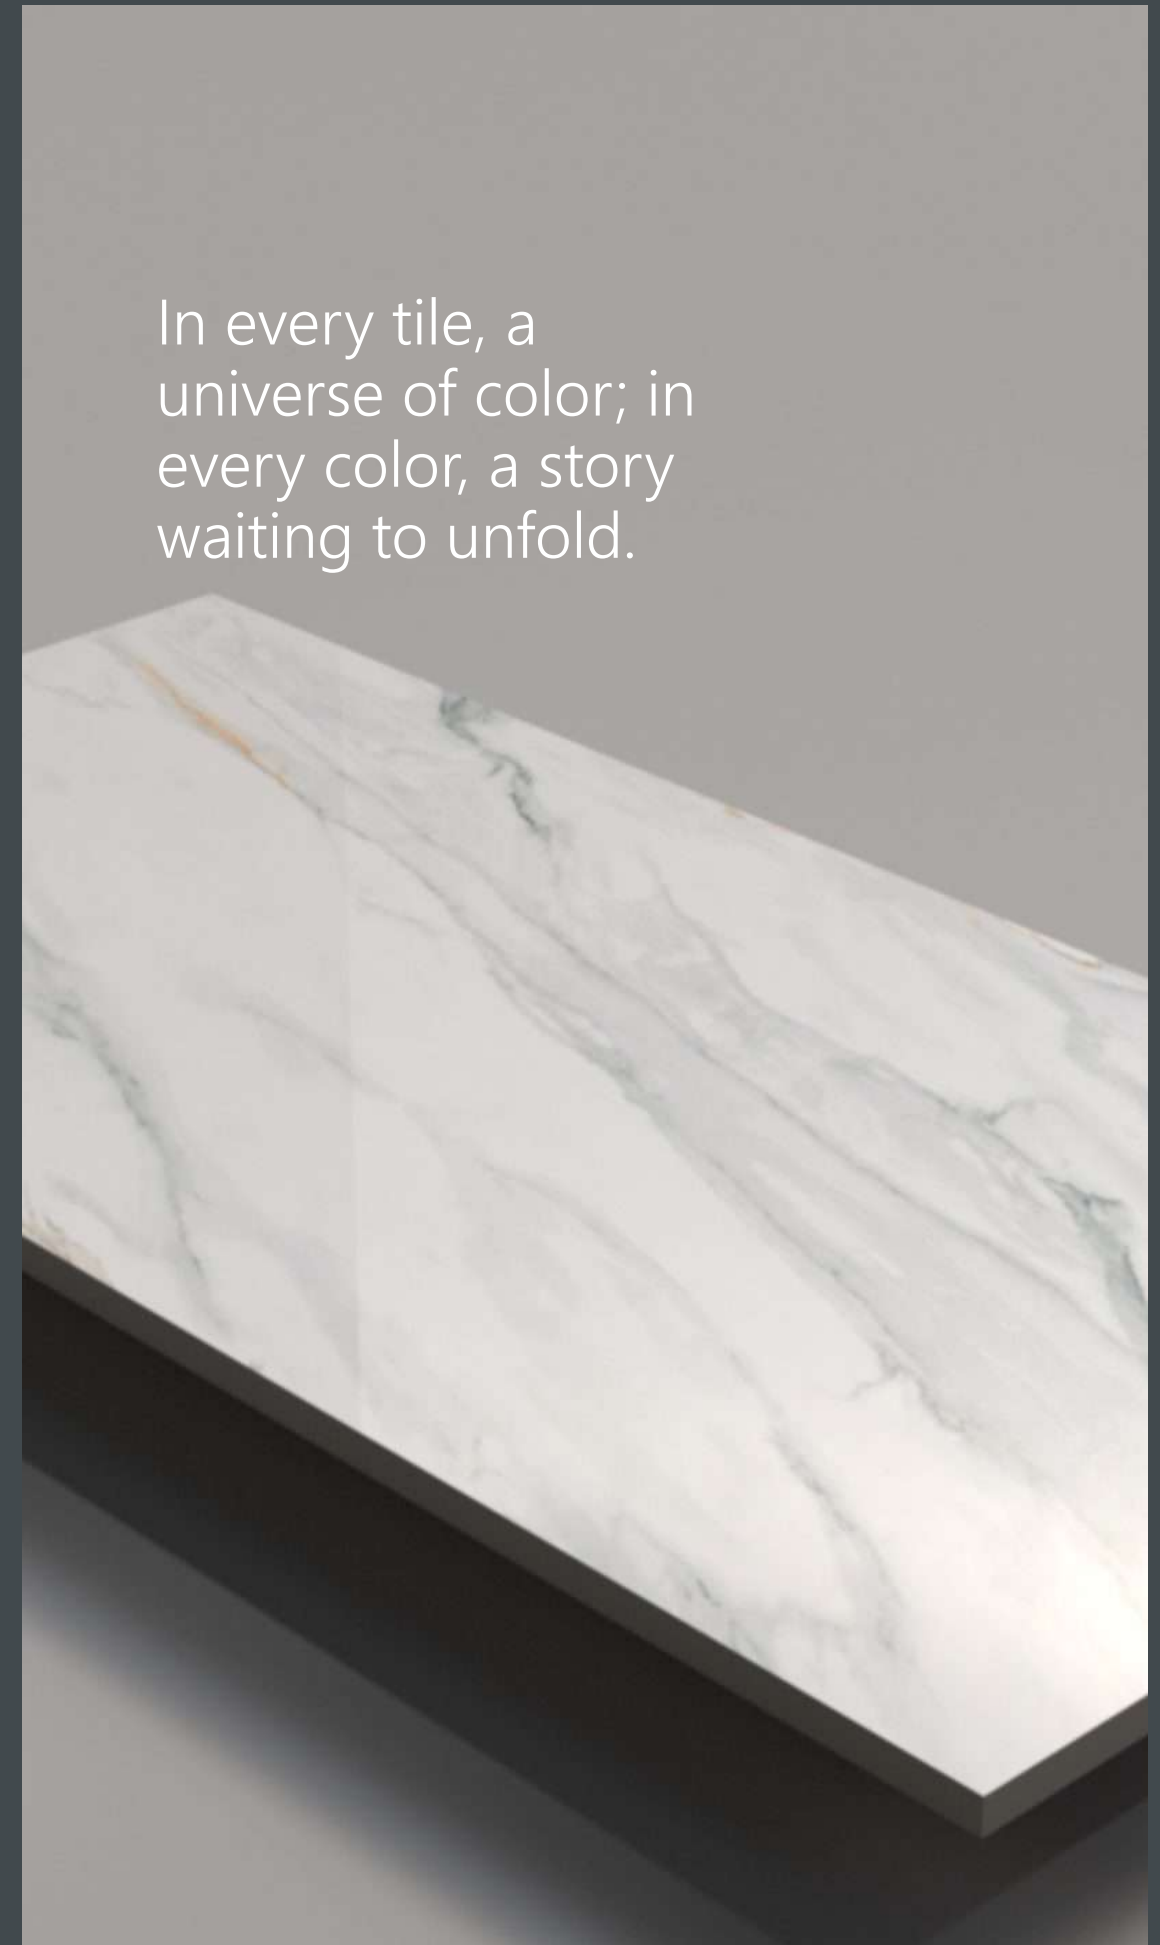

Application Areas:-

HUBLLOT COLLECTION

The Panorama Series is more than just a feast for the eyes; it's a gateway to a world where the lines between reality and fantasy blur. With each step across the tessellated floor, visitors find their worries melting away, replaced by a sense of wonder and an unquenchable curiosity about the artisans who created this masterpiece. Who were they? What inspired their work? The answers lie hidden beneath the surface, waiting for the next curious soul brave enough to unlock the mysteries of the Colorful Tiles Series.

In every tile, a universe of color; in every color, a story waiting to unfold.