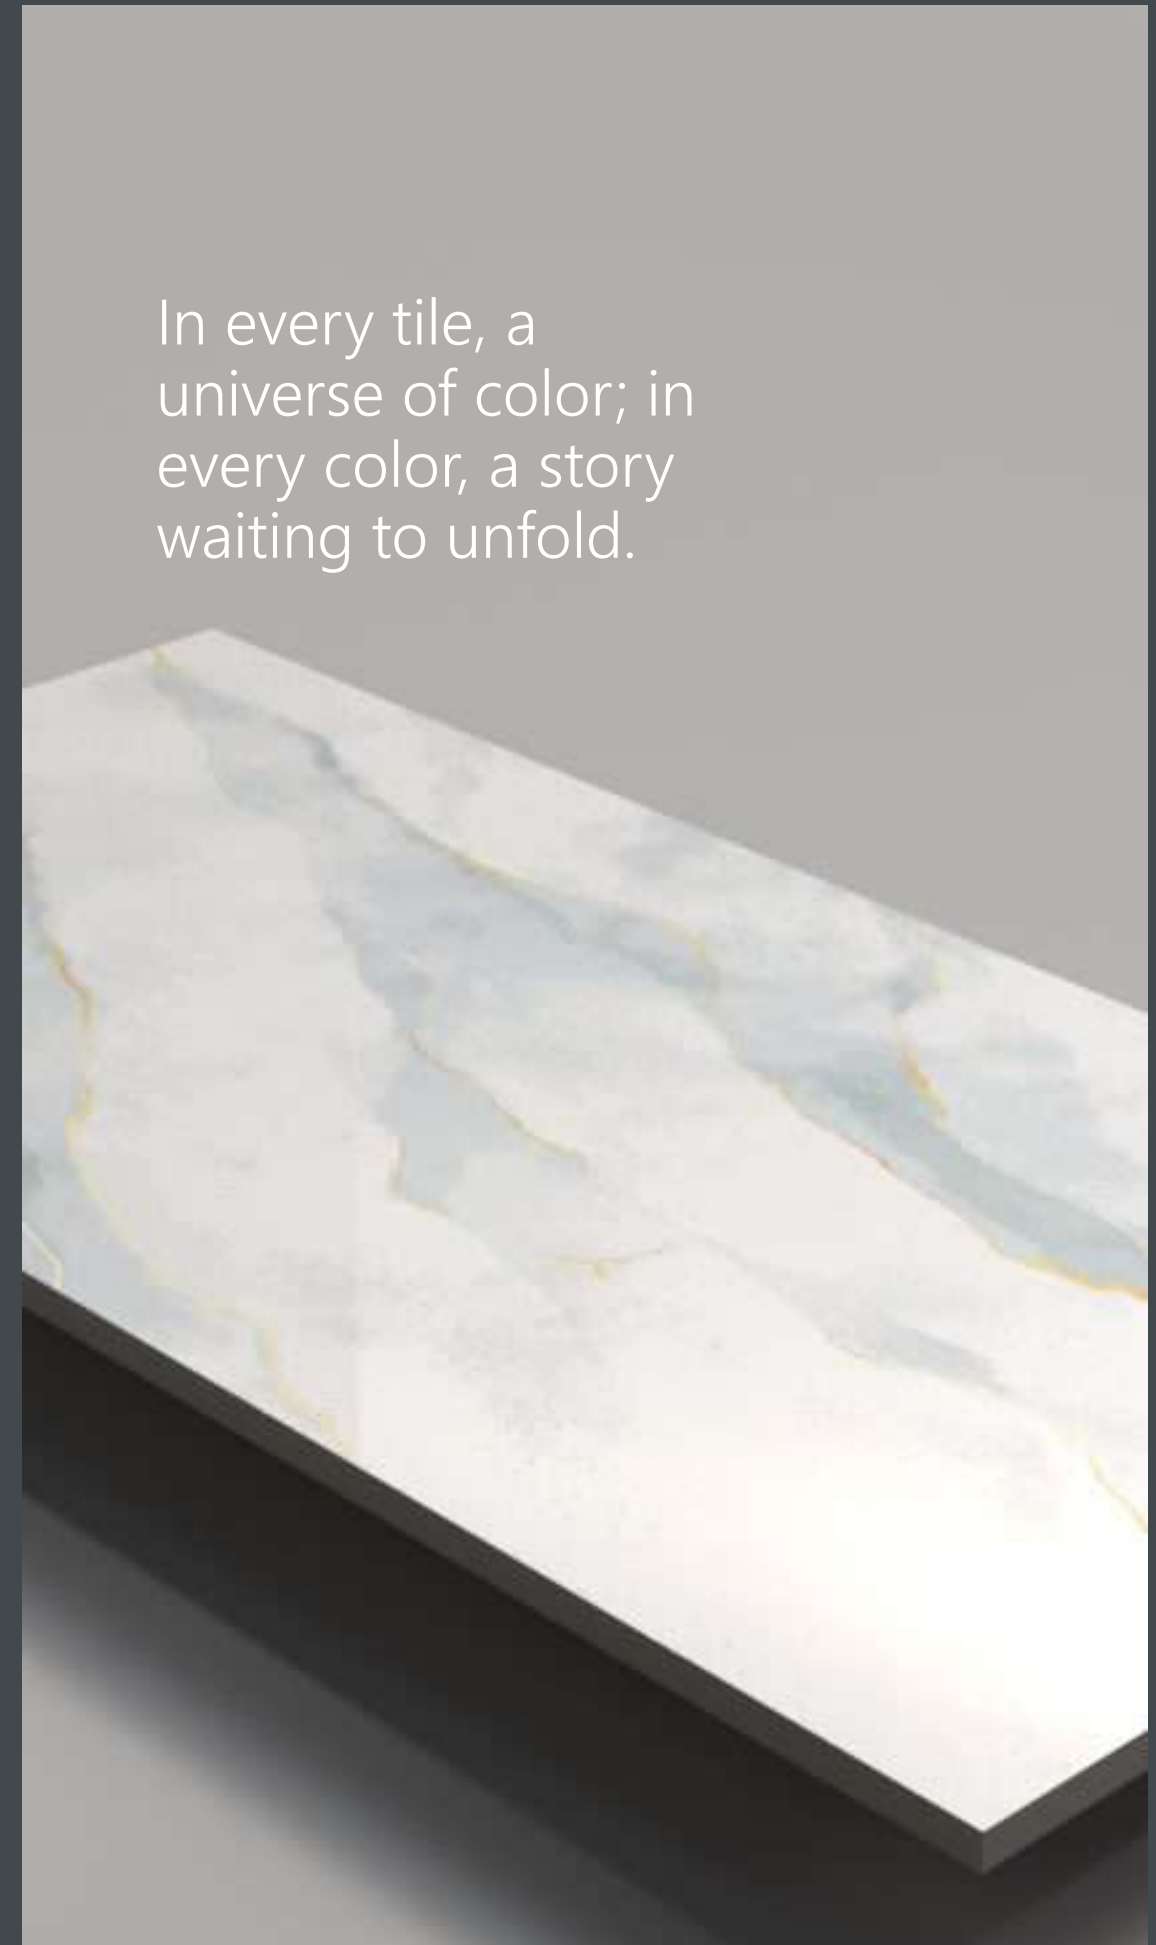

In every tile, a universe of color; in every color, a story waiting to unfold.

JERCY
COLLECTION

600x
1200mm
Glossy
Finish

Random - 1 Faces

Application Areas:-

LIBERIA FLUID COLLECTION

The Panorama Series is more than just a feast for the eyes; it's a gateway to a world where the lines between reality and fantasy blur. With each step across the tessellated floor, visitors find their worries melting away, replaced by a sense of wonder and an unquenchable curiosity about the artisans who created this masterpiece. Who were they? What inspired their work? The answers lie hidden beneath the surface, waiting for the next curious soul brave enough to unlock the mysteries of the Colorful Tiles Series.