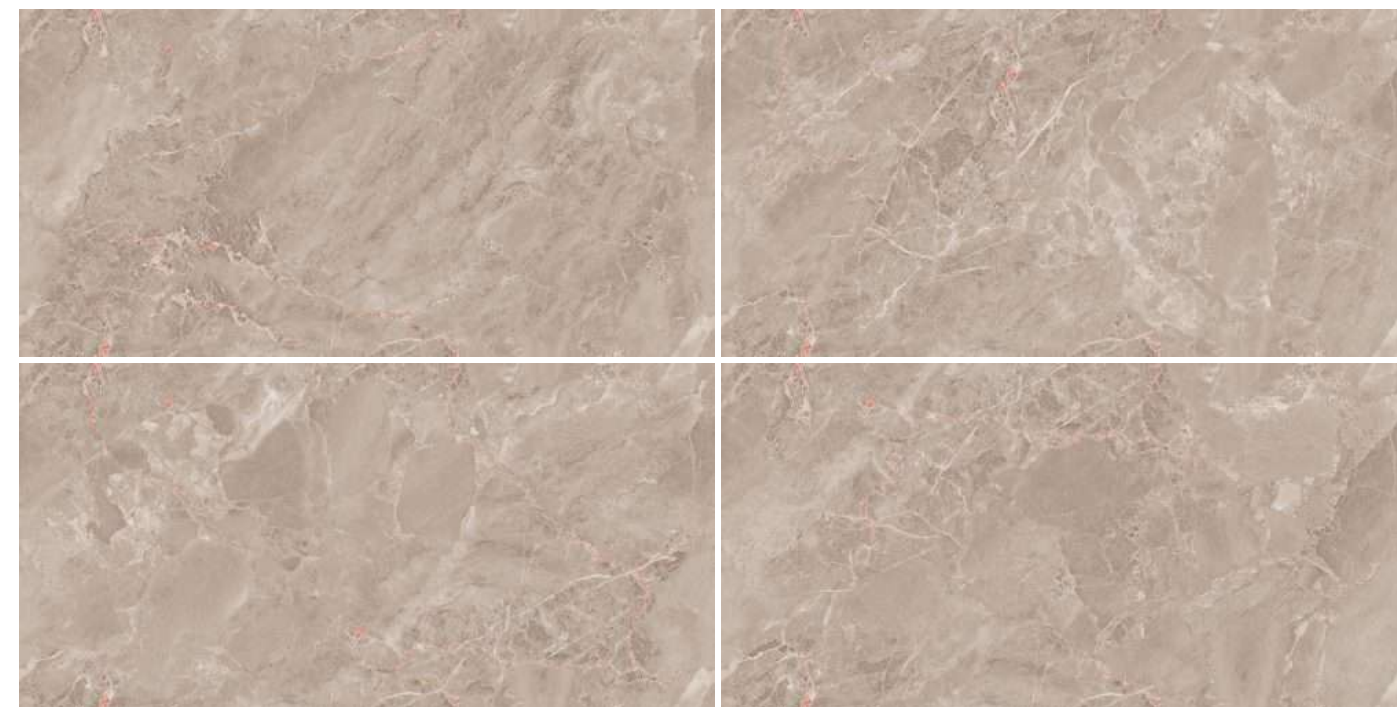

**DENVER
BROWN**

Random - 4 Faces