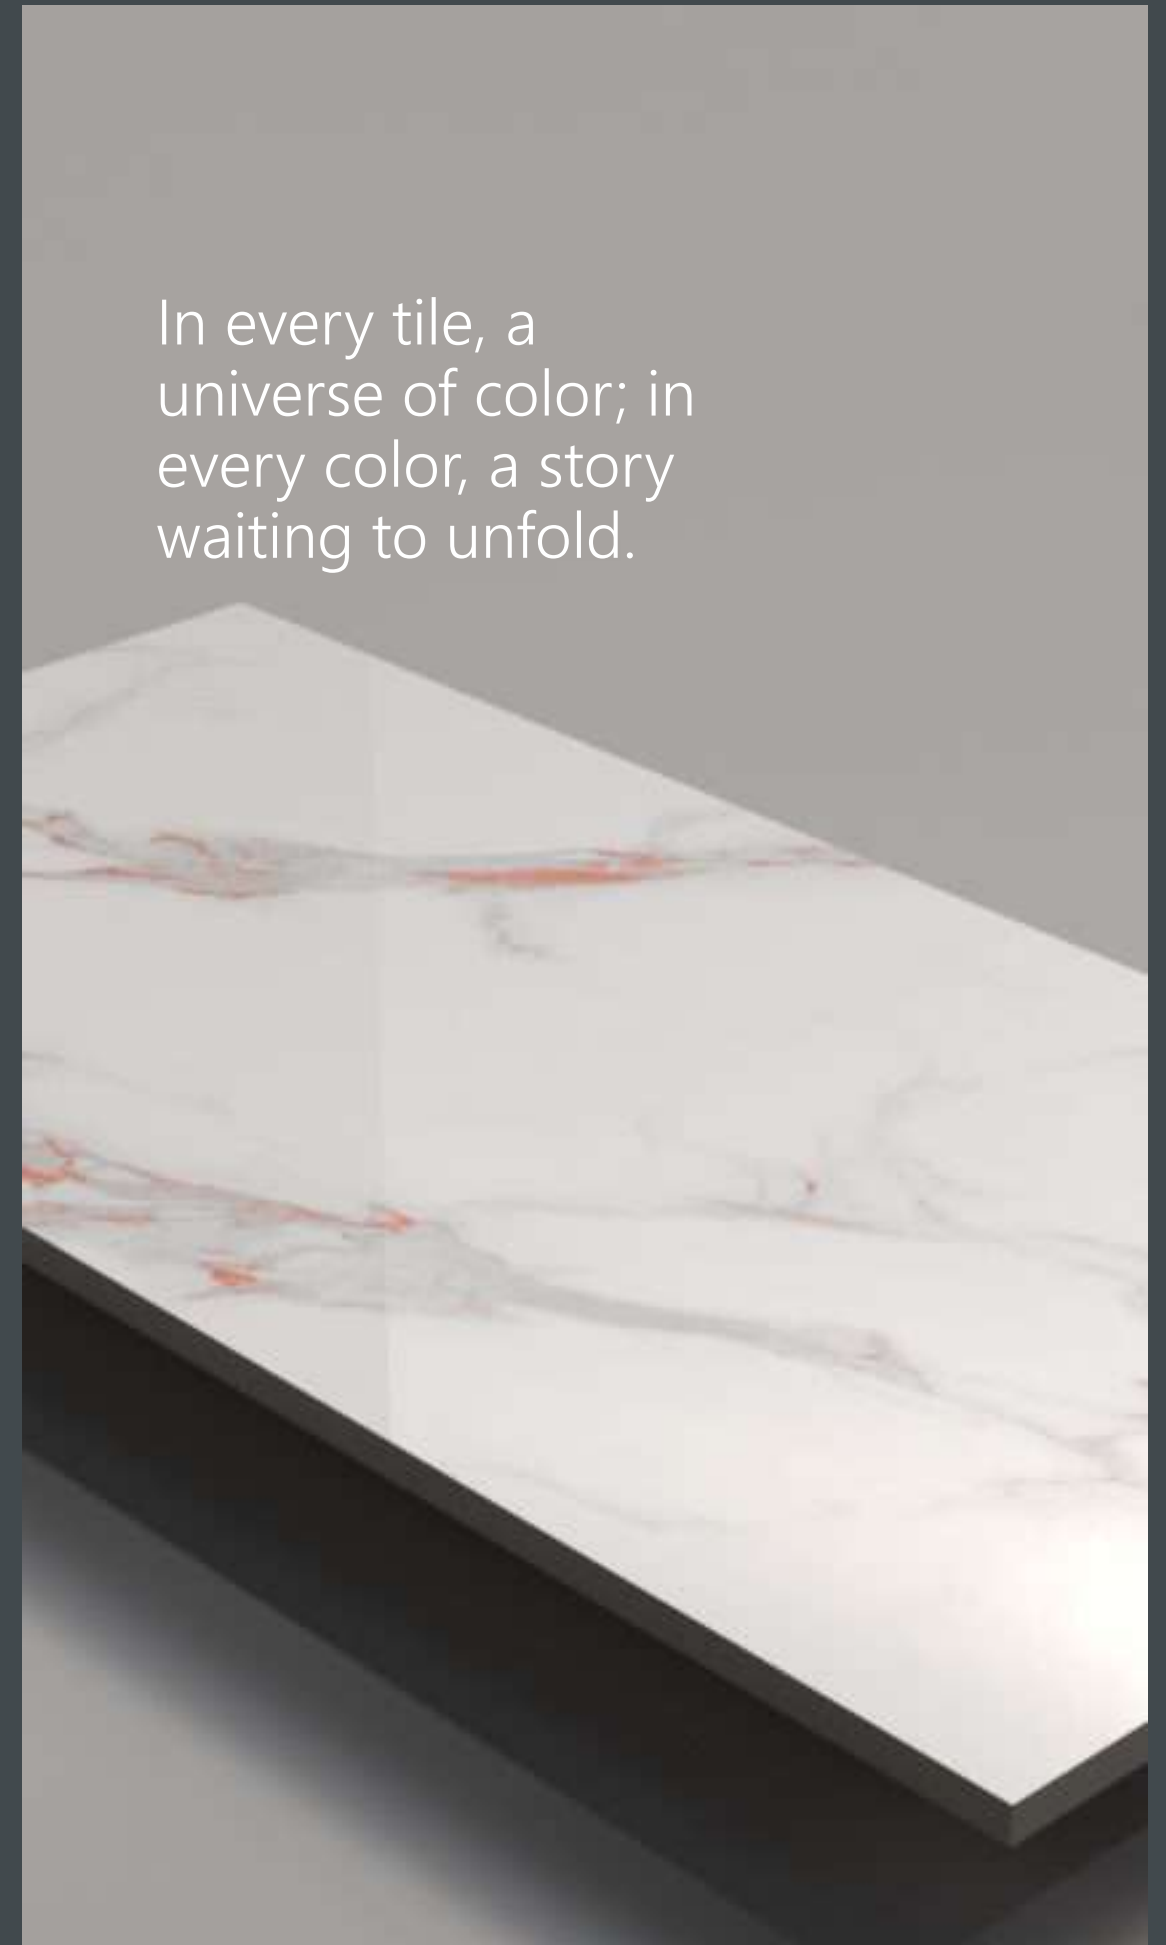

Application Areas:-

STATUARIO COLLECTION

The Panorama Series is more than just a feast for the eyes; it's a gateway to a world where the lines between reality and fantasy blur. With each step across the tessellated floor, visitors find their worries melting away, replaced by a sense of wonder and an unquenchable curiosity about the artisans who created this masterpiece. Who were they? What inspired their work? The answers lie hidden beneath the surface, waiting for the next curious soul brave enough to unlock the mysteries of the Colorful Tiles Series.

In every tile, a universe of color; in every color, a story waiting to unfold.