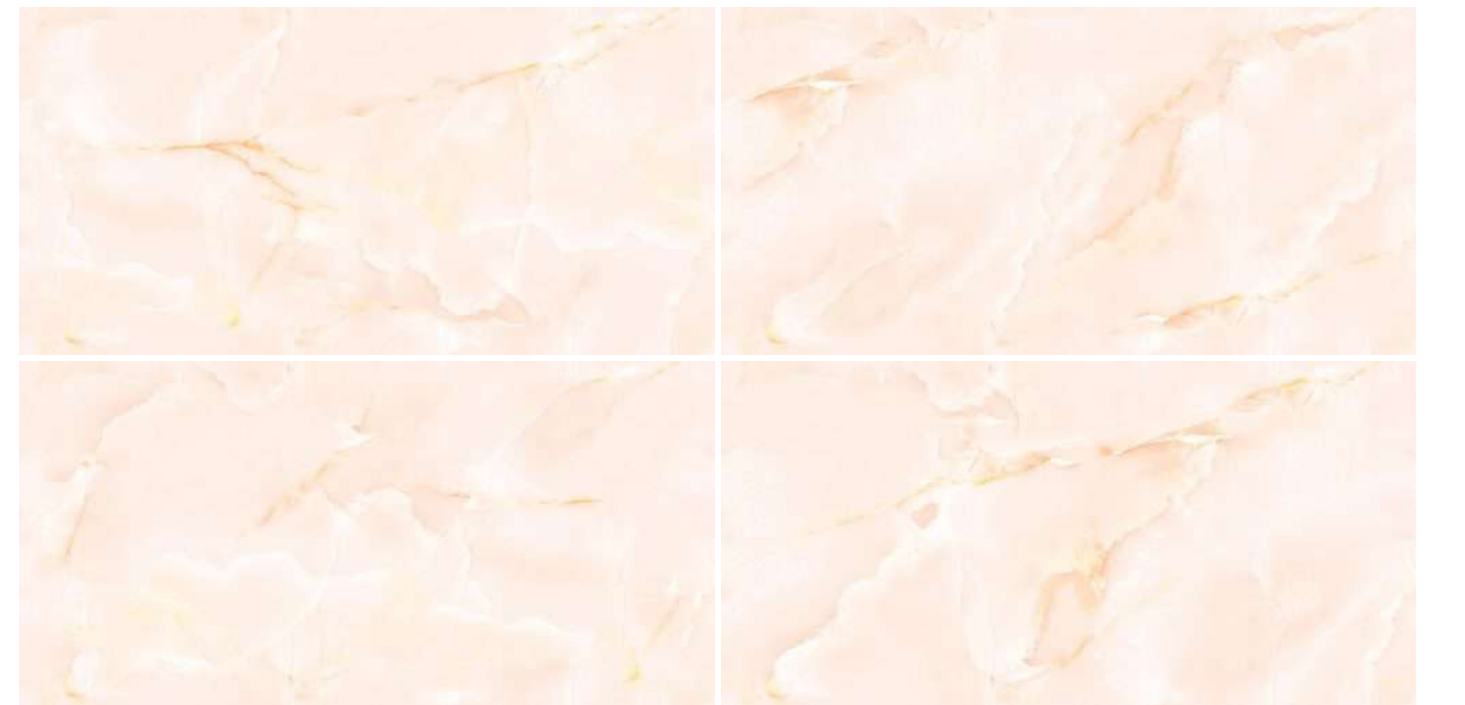

Random - 4 Faces

**LAGOON
COLLECTION**

600x
1200mm
Glossy
Finish

Random - 4 Faces

Application Areas:-

JERCY COLLECTION

The Panorama Series is more than just a feast for the eyes; it's a gateway to a world where the lines between reality and fantasy blur. With each step across the tessellated floor, visitors find their worries melting away, replaced by a sense of wonder and an unquenchable curiosity about the artisans who created this masterpiece. Who were they? What inspired their work? The answers lie hidden beneath the surface, waiting for the next curious soul brave enough to unlock the mysteries of the Colorful Tiles Series.