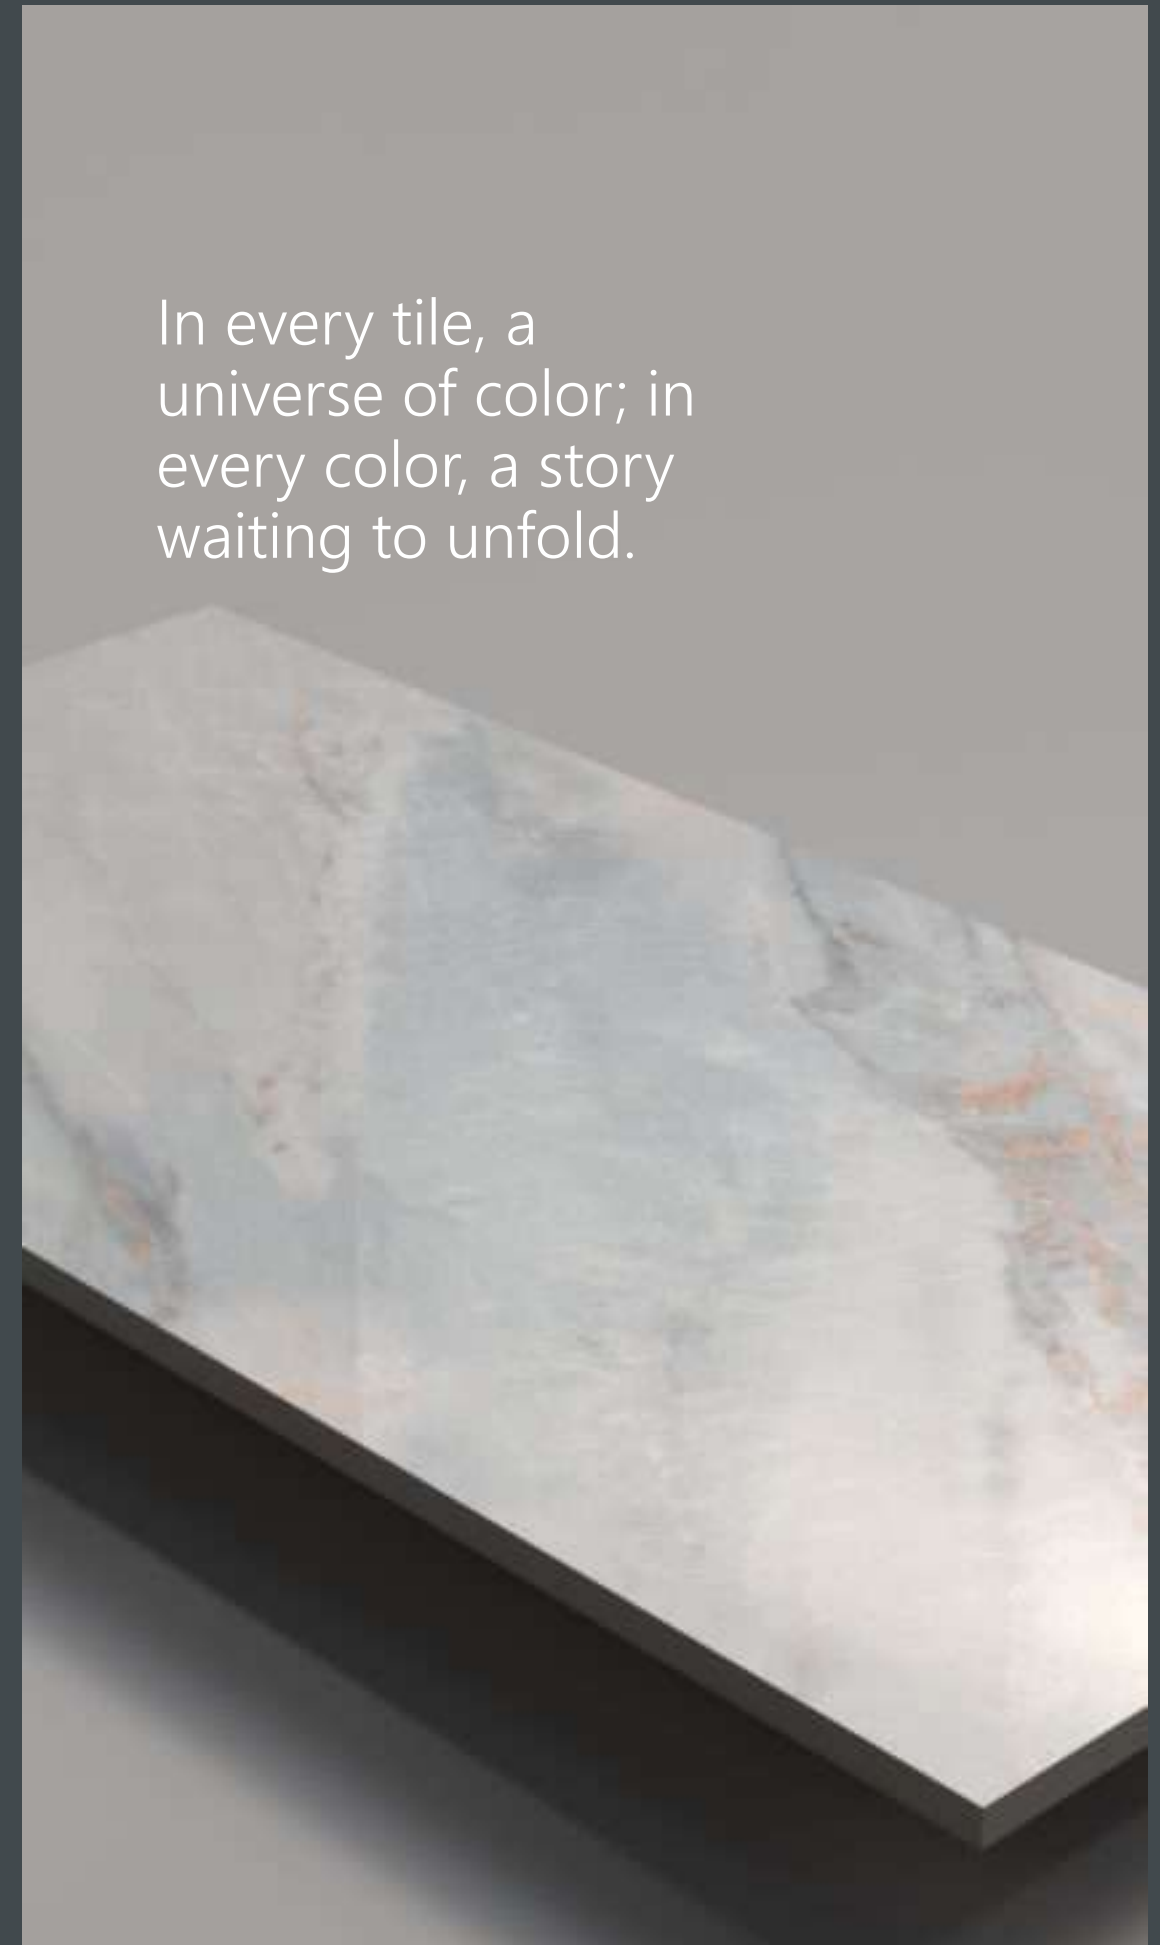

Application Areas:-

VERSACE COLLECTION

The Panorama Series is more than just a feast for the eyes; it's a gateway to a world where the lines between reality and fantasy blur. With each step across the tessellated floor, visitors find their worries melting away, replaced by a sense of wonder and an unquenchable curiosity about the artisans who created this masterpiece. Who were they? What inspired their work? The answers lie hidden beneath the surface, waiting for the next curious soul brave enough to unlock the mysteries of the Colorful Tiles Series.

In every tile, a universe of color; in every color, a story waiting to unfold.