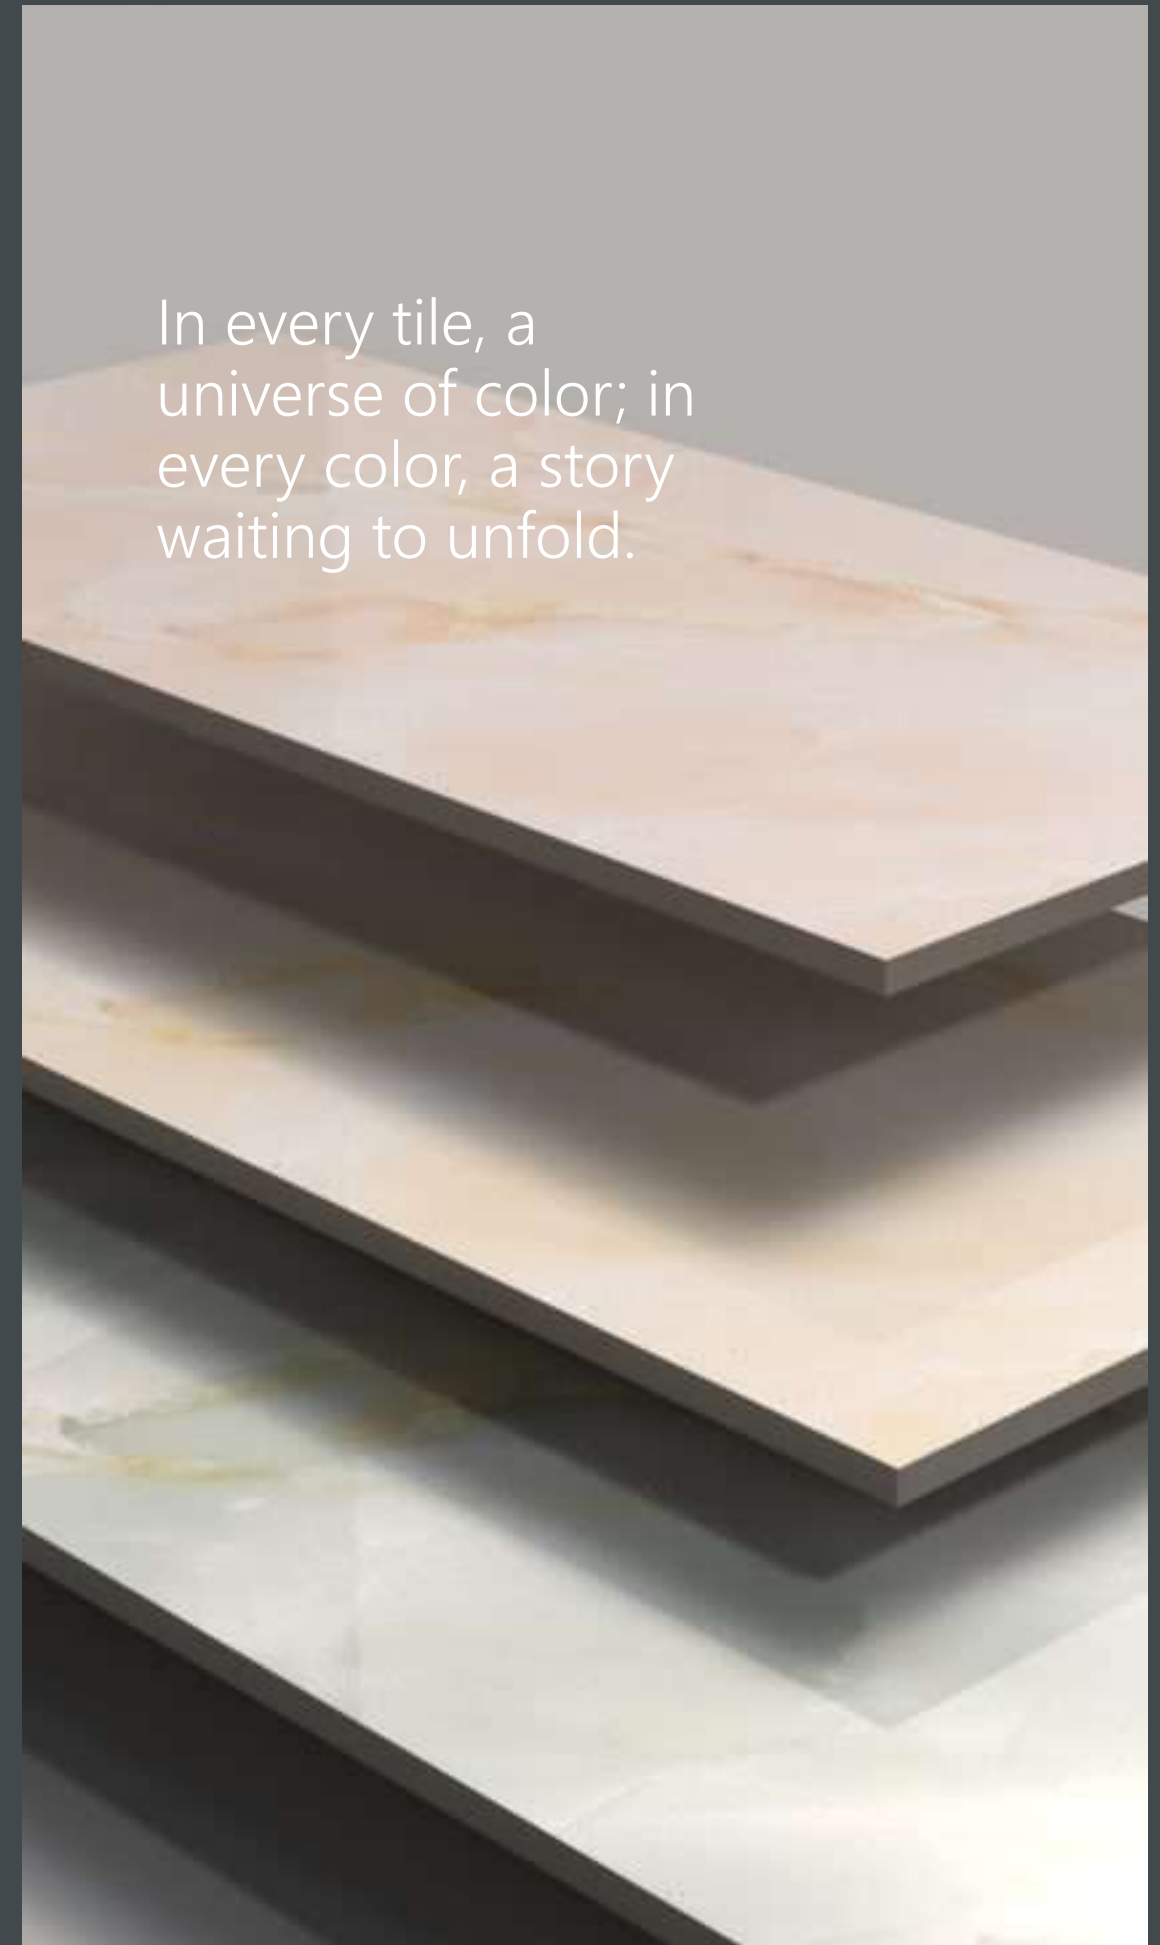

Application Areas:-

LAGOON COLLECTION

The Panorama Series is more than just a feast for the eyes; it's a gateway to a world where the lines between reality and fantasy blur. With each step across the tessellated floor, visitors find their worries melting away, replaced by a sense of wonder and an unquenchable curiosity about the artisans who created this masterpiece. Who were they? What inspired their work? The answers lie hidden beneath the surface, waiting for the next curious soul brave enough to unlock the mysteries of the Colorful Tiles Series.

In every tile, a universe of color; in every color, a story waiting to unfold.