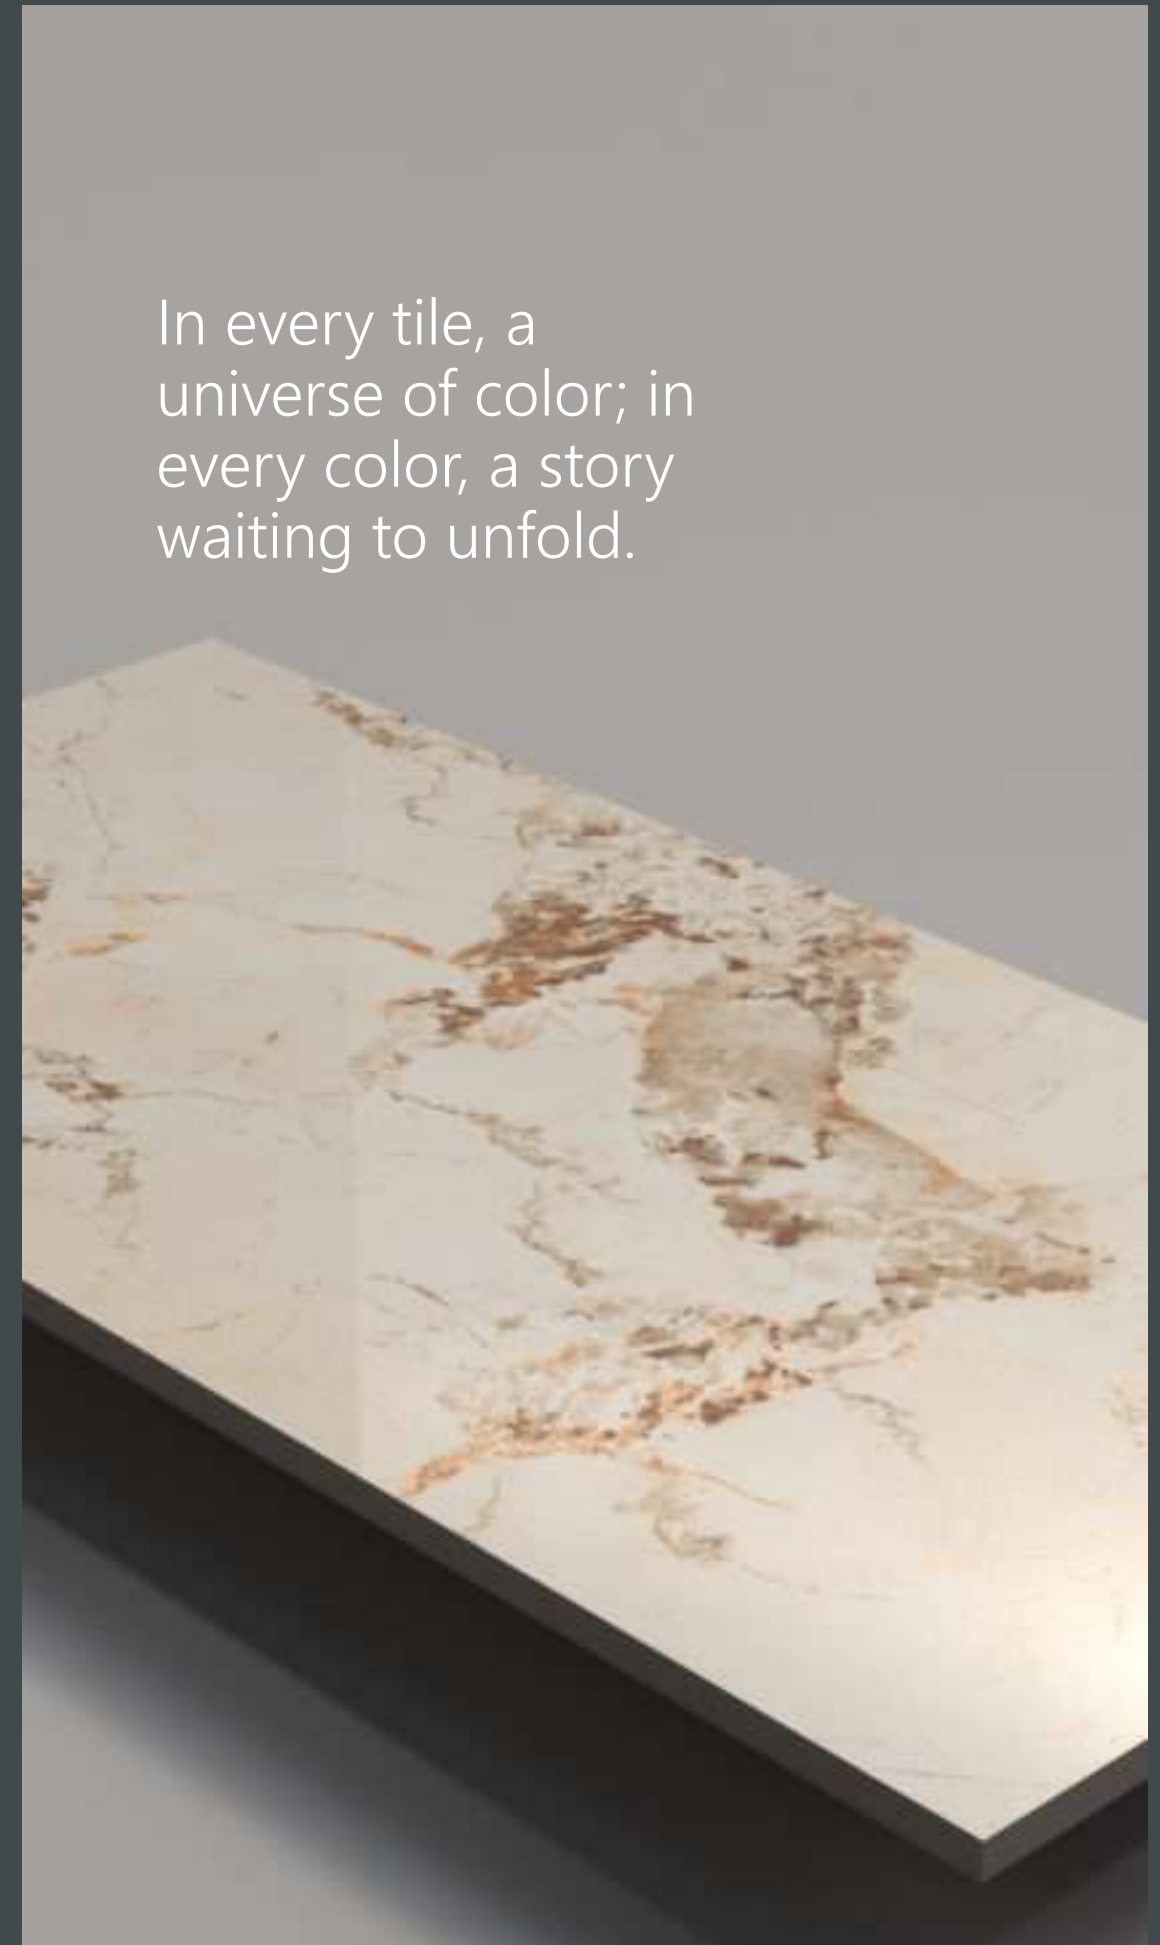

Application Areas:-

HABUB COLLECTION

The Panorama Series is more than just a feast for the eyes; it's a gateway to a world where the lines between reality and fantasy blur. With each step across the tessellated floor, visitors find their worries melting away, replaced by a sense of wonder and an unquenchable curiosity about the artisans who created this masterpiece. Who were they? What inspired their work? The answers lie hidden beneath the surface, waiting for the next curious soul brave enough to unlock the mysteries of the Colorful Tiles Series.

In every tile, a universe of color; in every color, a story waiting to unfold.