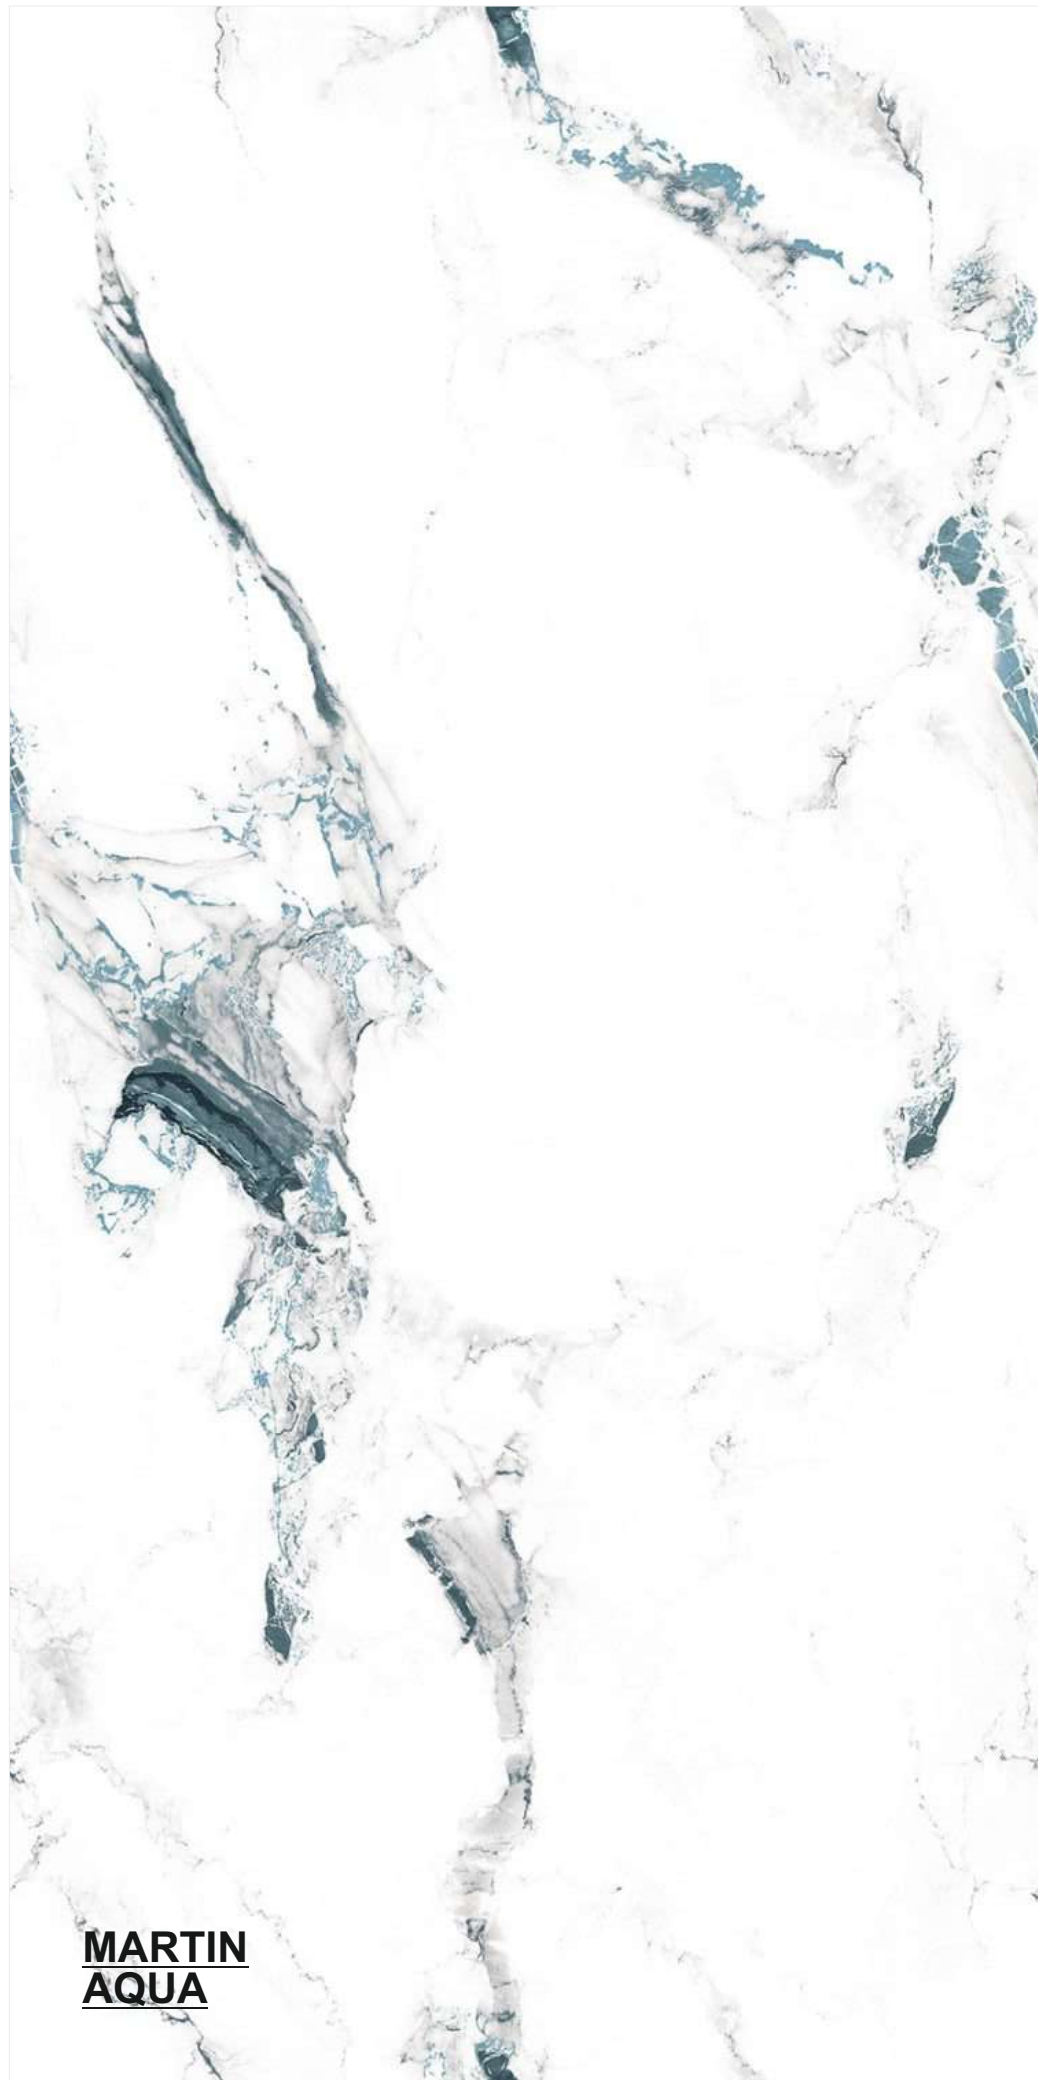

**MARTIN
COLLECTION**

600x
1200mm
Glossy
Finish