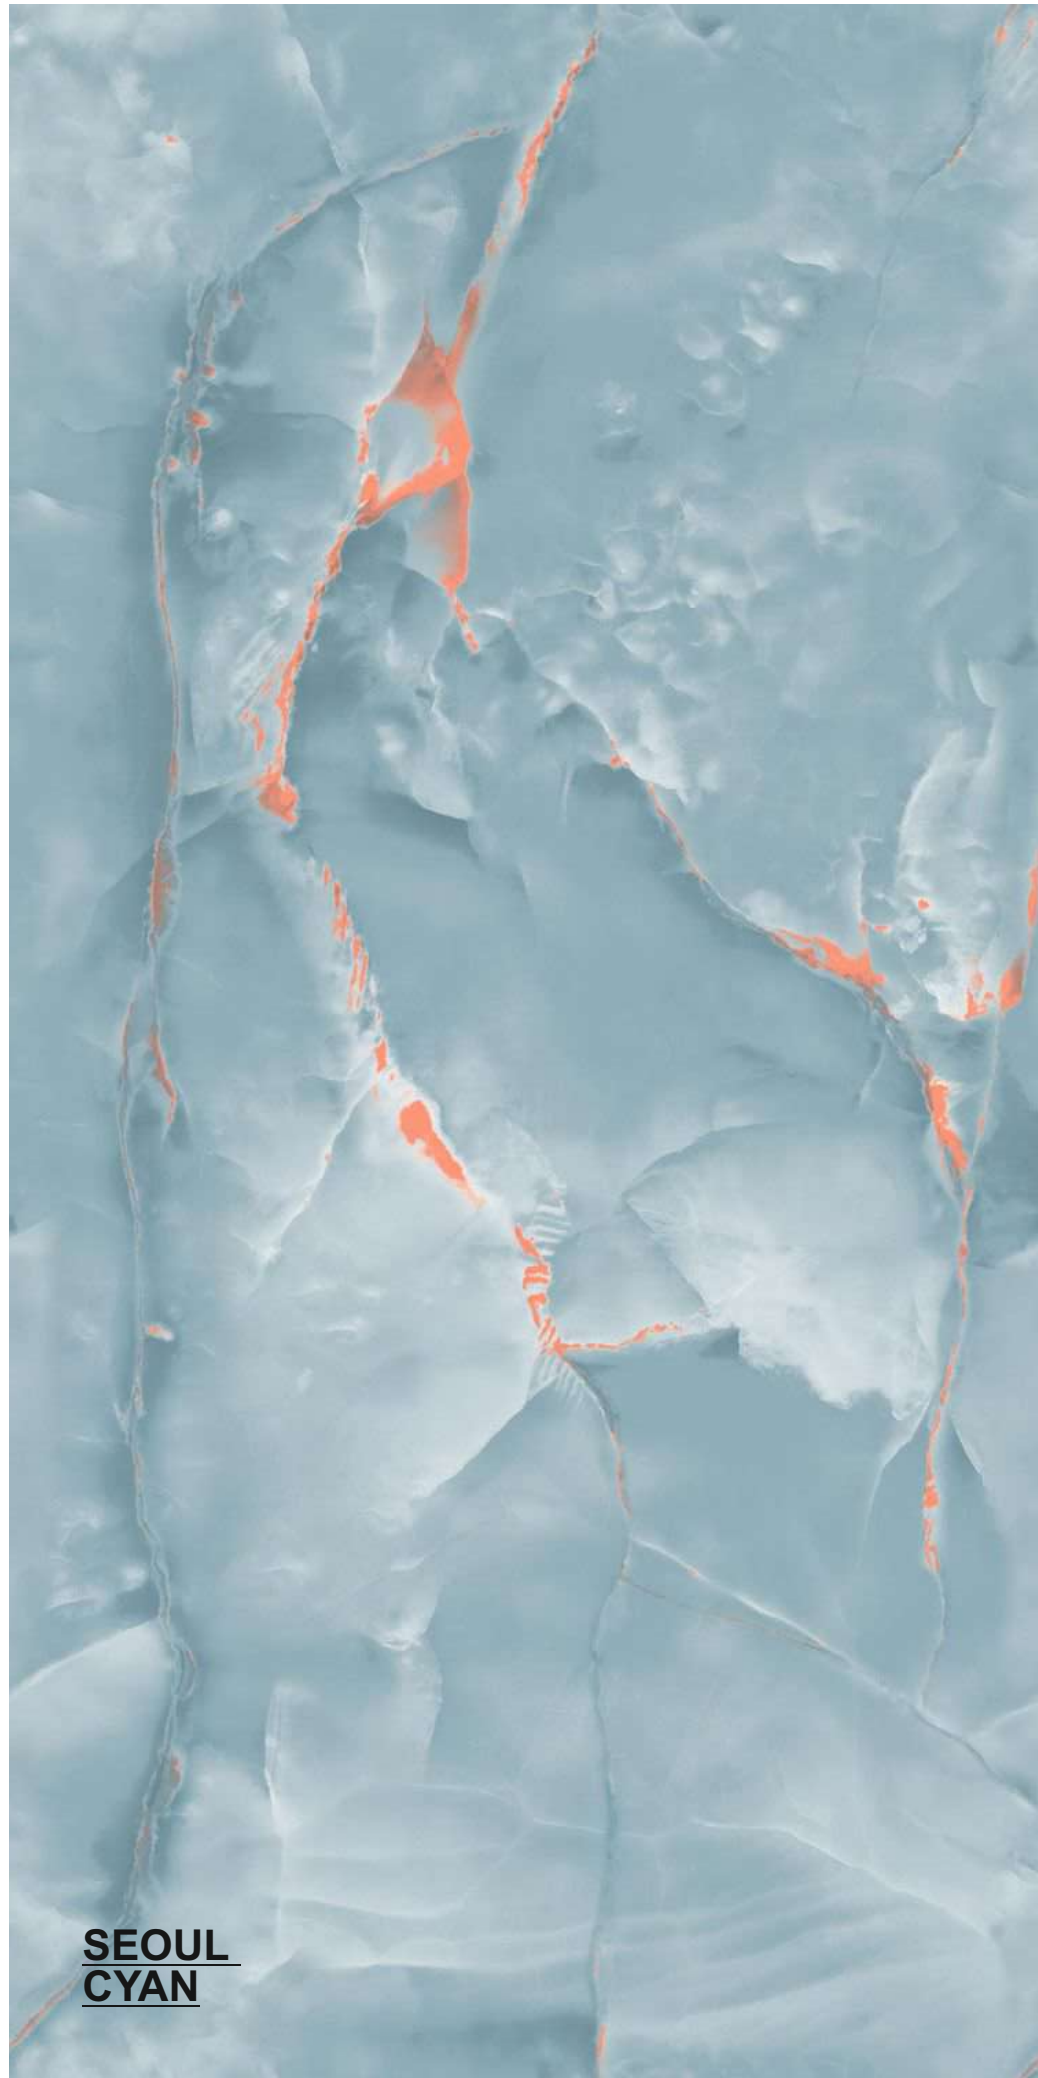

SEOUL
COLLECTION

600x
1200mm
Glossy
Finish

Random - 4 Faces

SEOUL
COLLECTION

600x
1200mm
Glossy
Finish

Random - 4 Faces

SEOUL
COLLECTION

600x
1200mm
Glossy
Finish