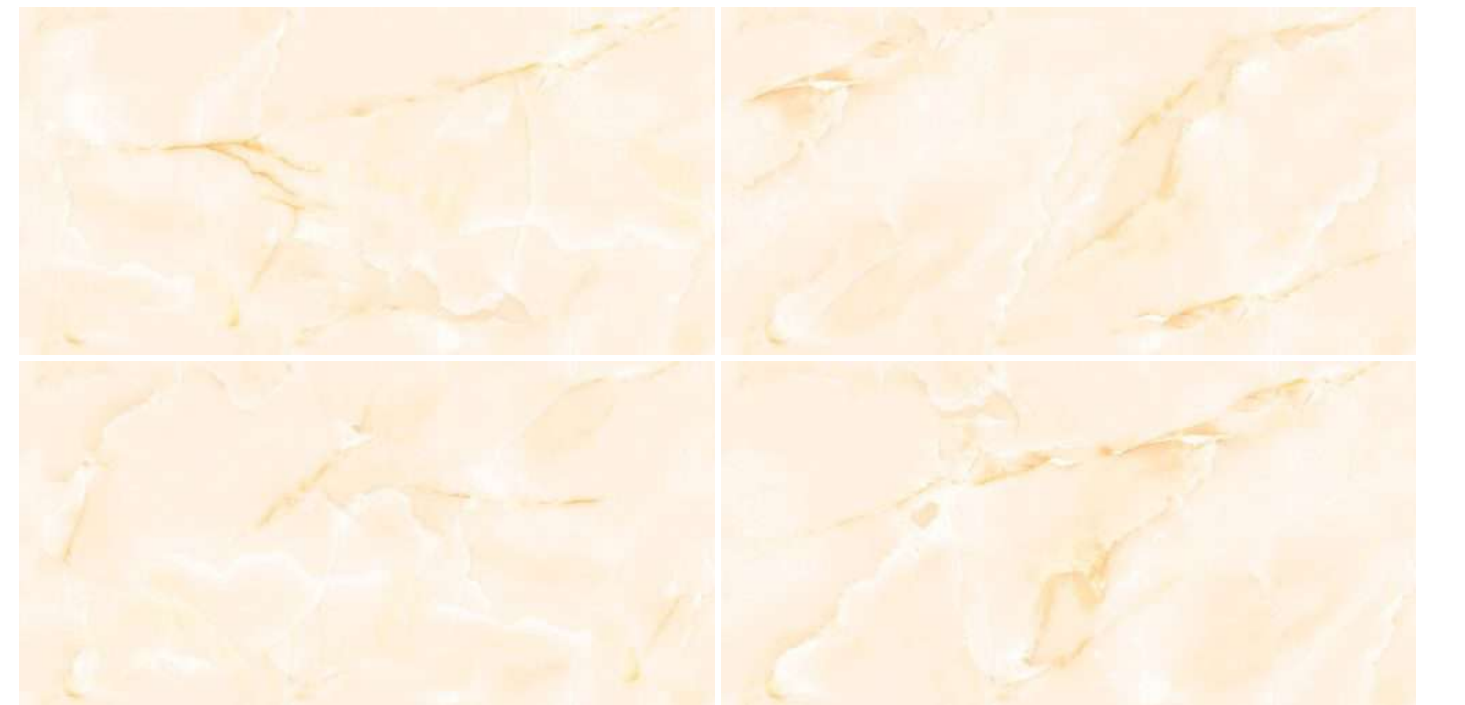

In every tile, a universe of color; in every color, a story waiting to unfold.

**LAGOON
COLLECTION**

600x
1200mm
Glossy
Finish

Random - 4 Faces

PANORAMA

a colourful story

**LAGOON
COLLECTION**

600x
1200mm
Glossy
Finish