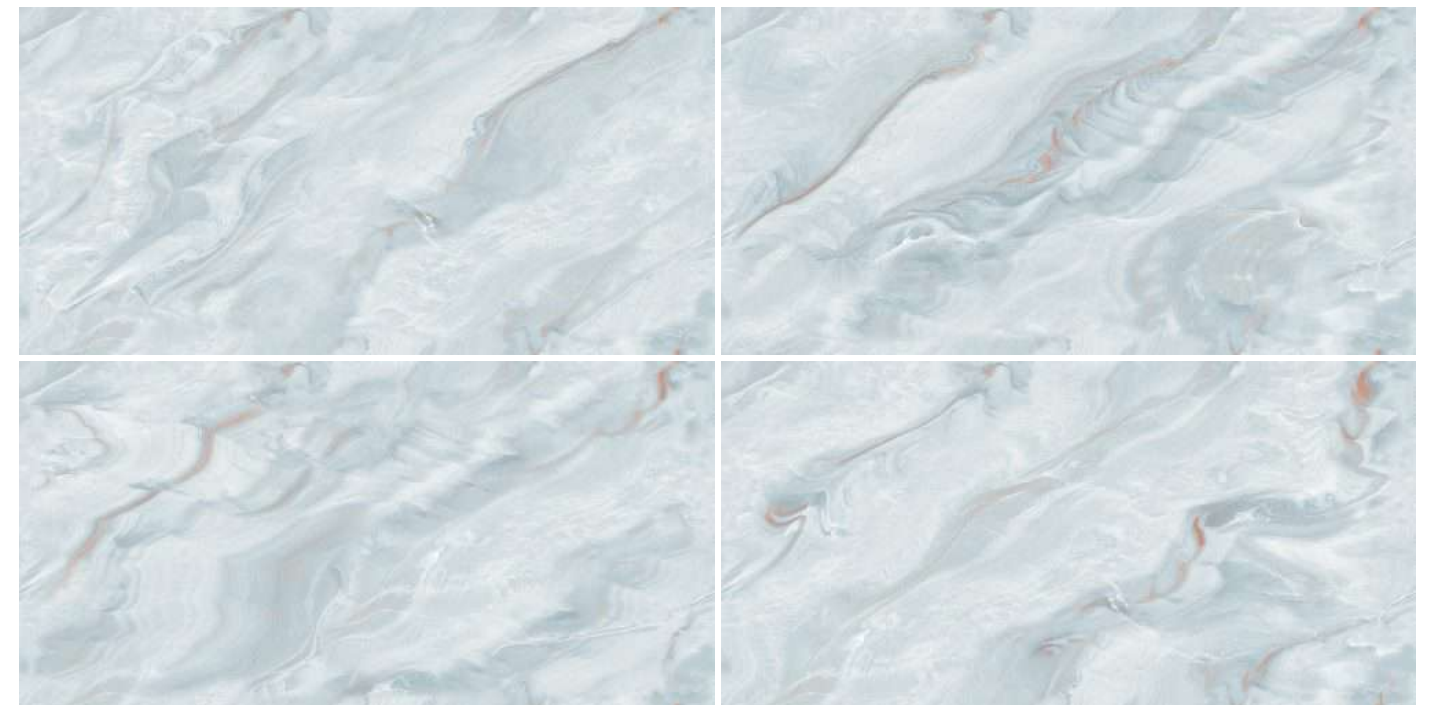

Random - 4 Faces