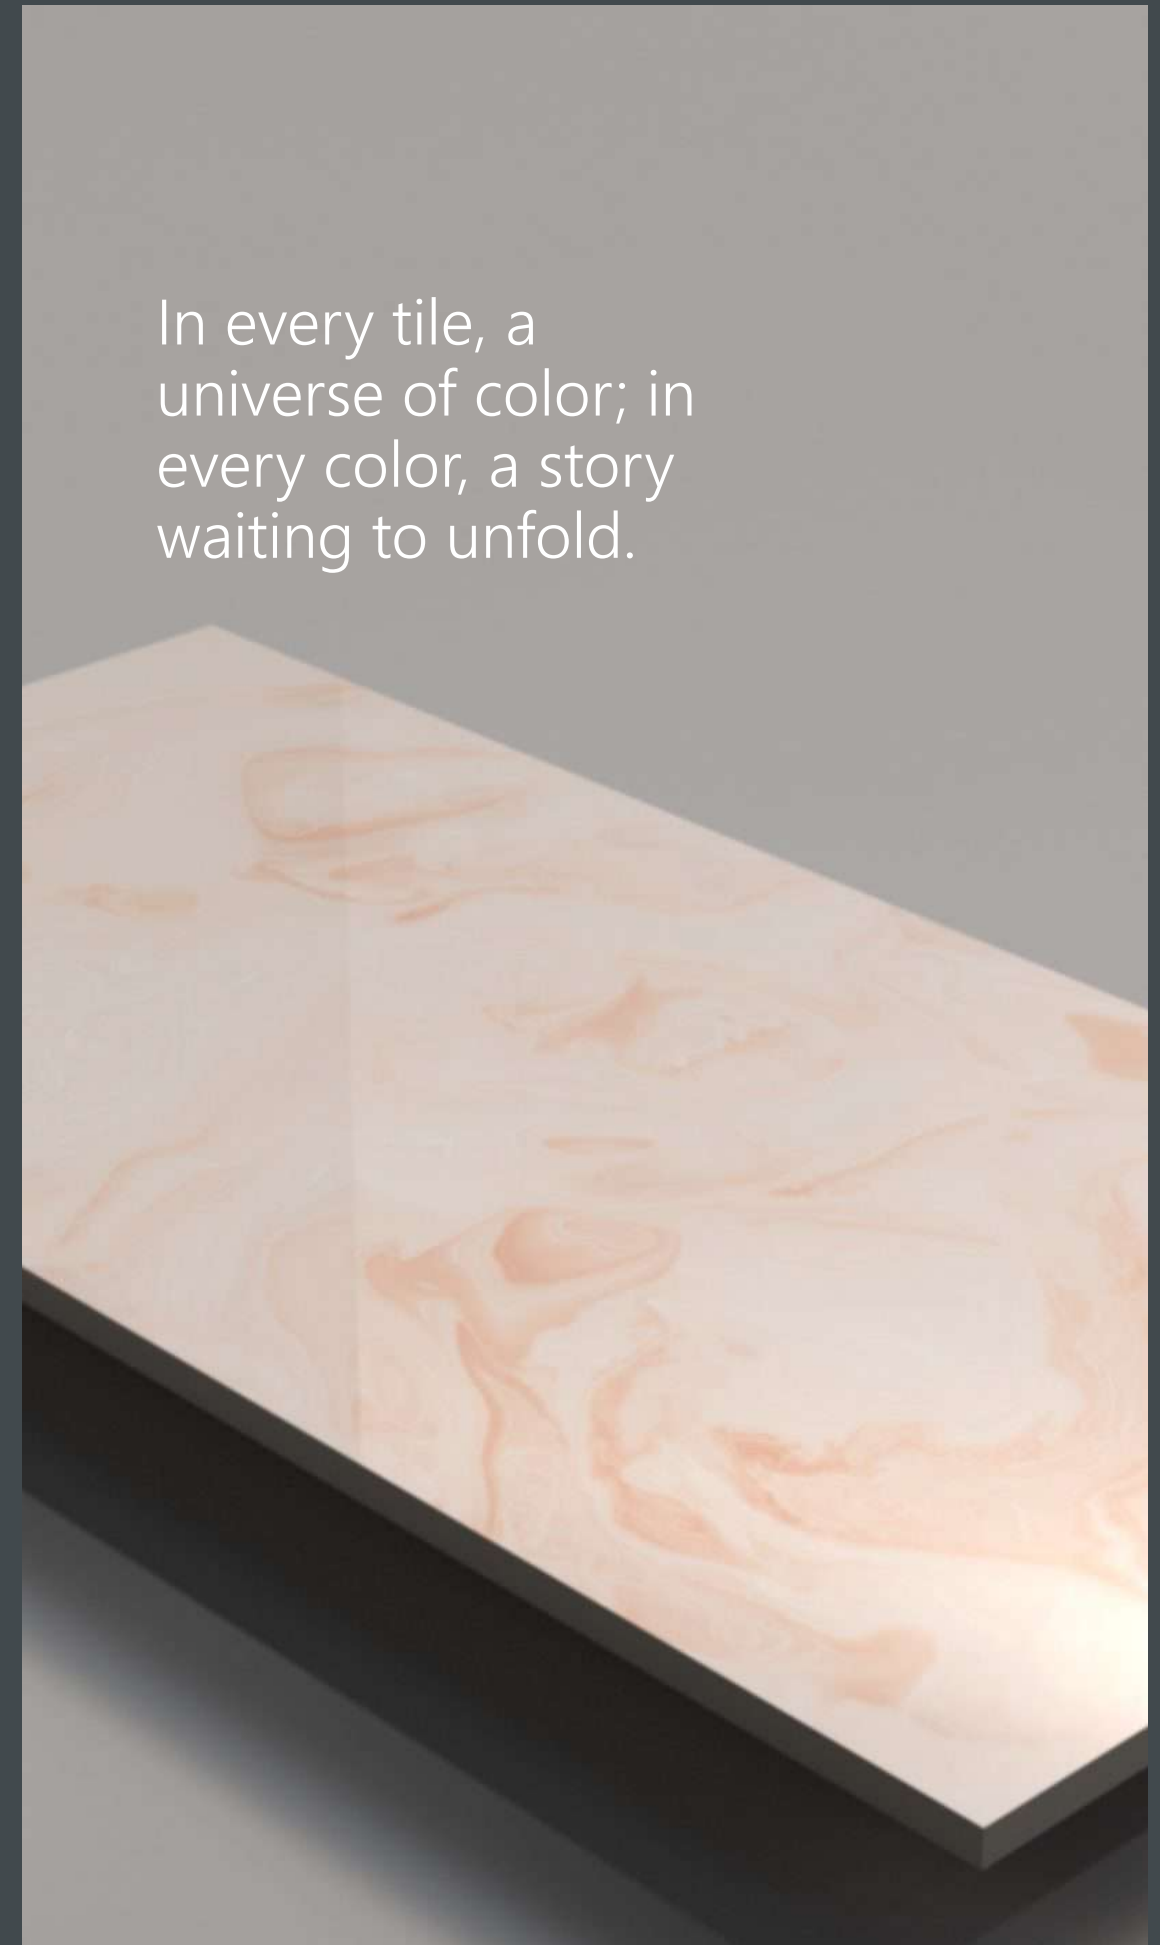

Application Areas:-

GUCCI COLLECTION

The Panorama Series is more than just a feast for the eyes; it's a gateway to a world where the lines between reality and fantasy blur. With each step across the tessellated floor, visitors find their worries melting away, replaced by a sense of wonder and an unquenchable curiosity about the artisans who created this masterpiece. Who were they? What inspired their work? The answers lie hidden beneath the surface, waiting for the next curious soul brave enough to unlock the mysteries of the Colorful Tiles Series.

In every tile, a universe of color; in every color, a story waiting to unfold.