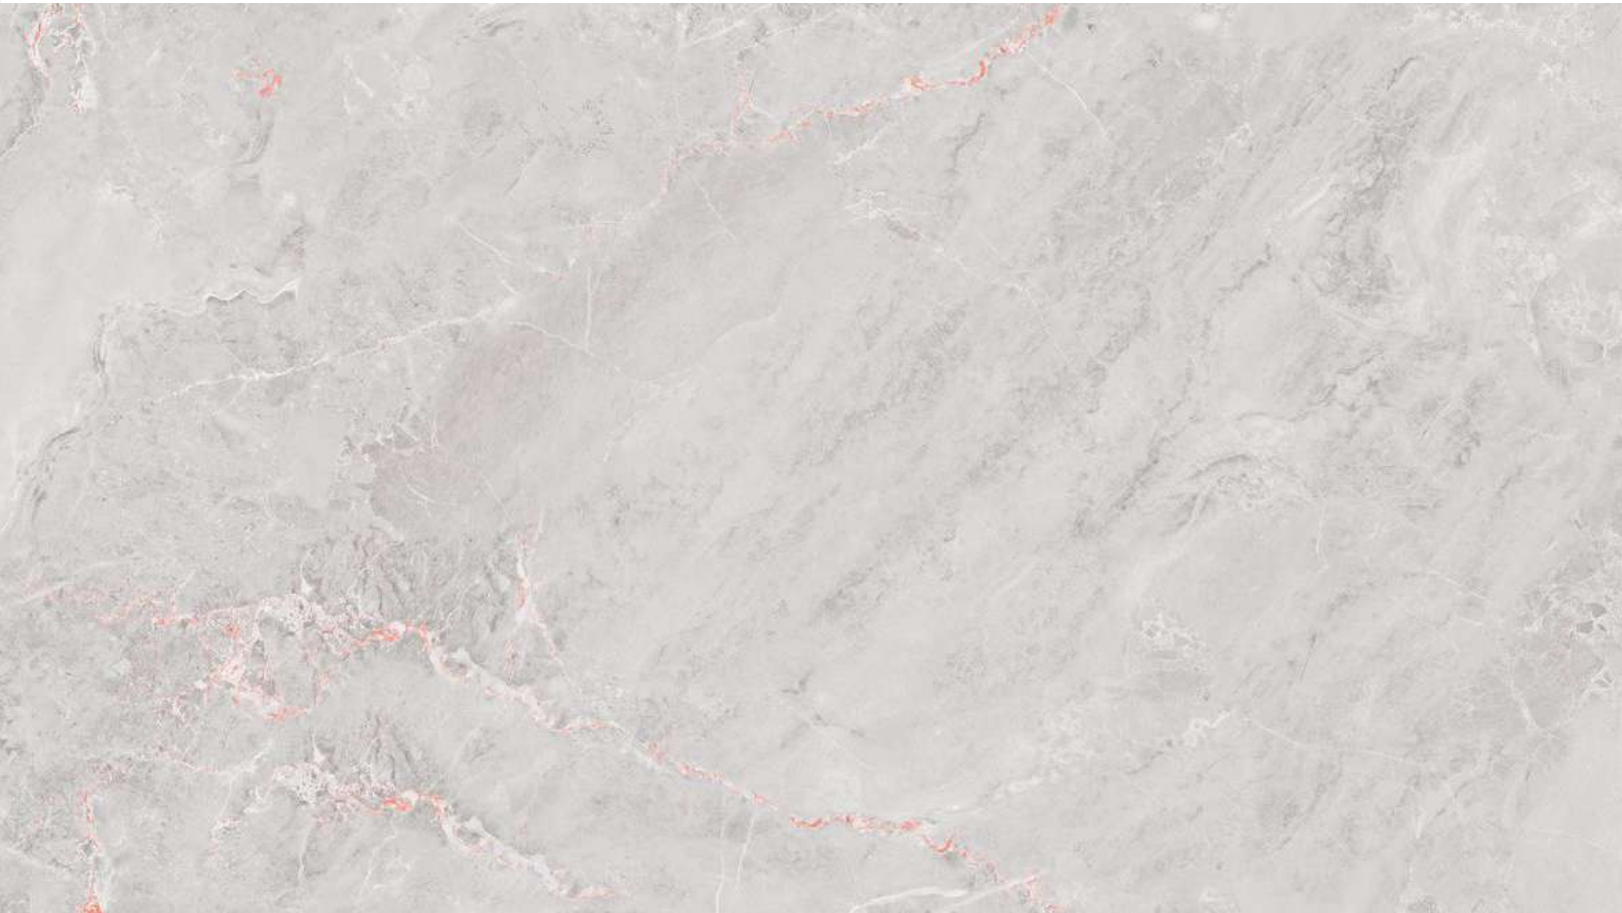

**DENVER
BIANCO**

600x
1200mm

Glossy
Finish

**DENVER
GREY**

Random - 4 Faces