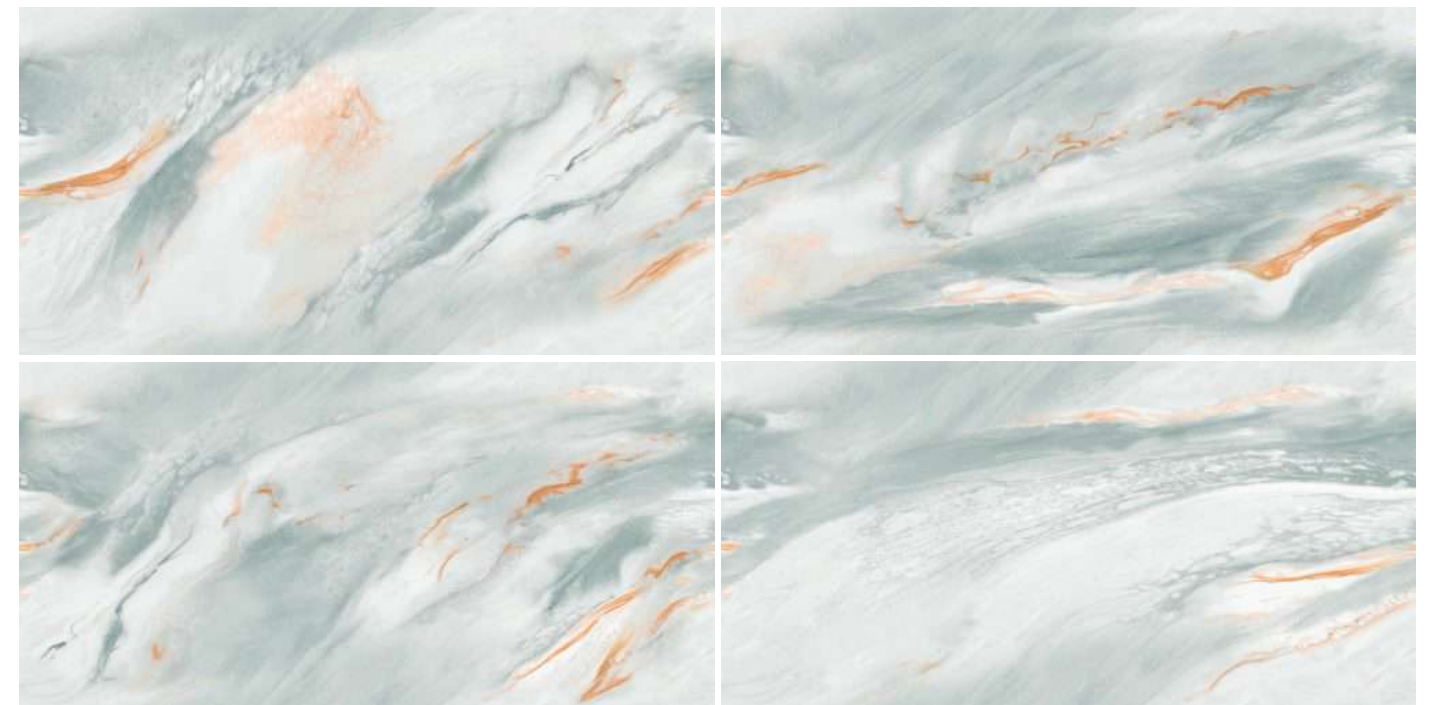

In every tile, a universe of color; in every color, a story waiting to unfold.

**SPARTA
COLLECTION**

600x
1200mm
Glossy
Finish

Random - 4 Faces

Application Areas:-

STATUARIO COLLECTION

The Panorama Series is more than just a feast for the eyes; it's a gateway to a world where the lines between reality and fantasy blur. With each step across the tessellated floor, visitors find their worries melting away, replaced by a sense of wonder and an unquenchable curiosity about the artisans who created this masterpiece. Who were they? What inspired their work? The answers lie hidden beneath the surface, waiting for the next curious soul brave enough to unlock the mysteries of the Colorful Tiles Series.