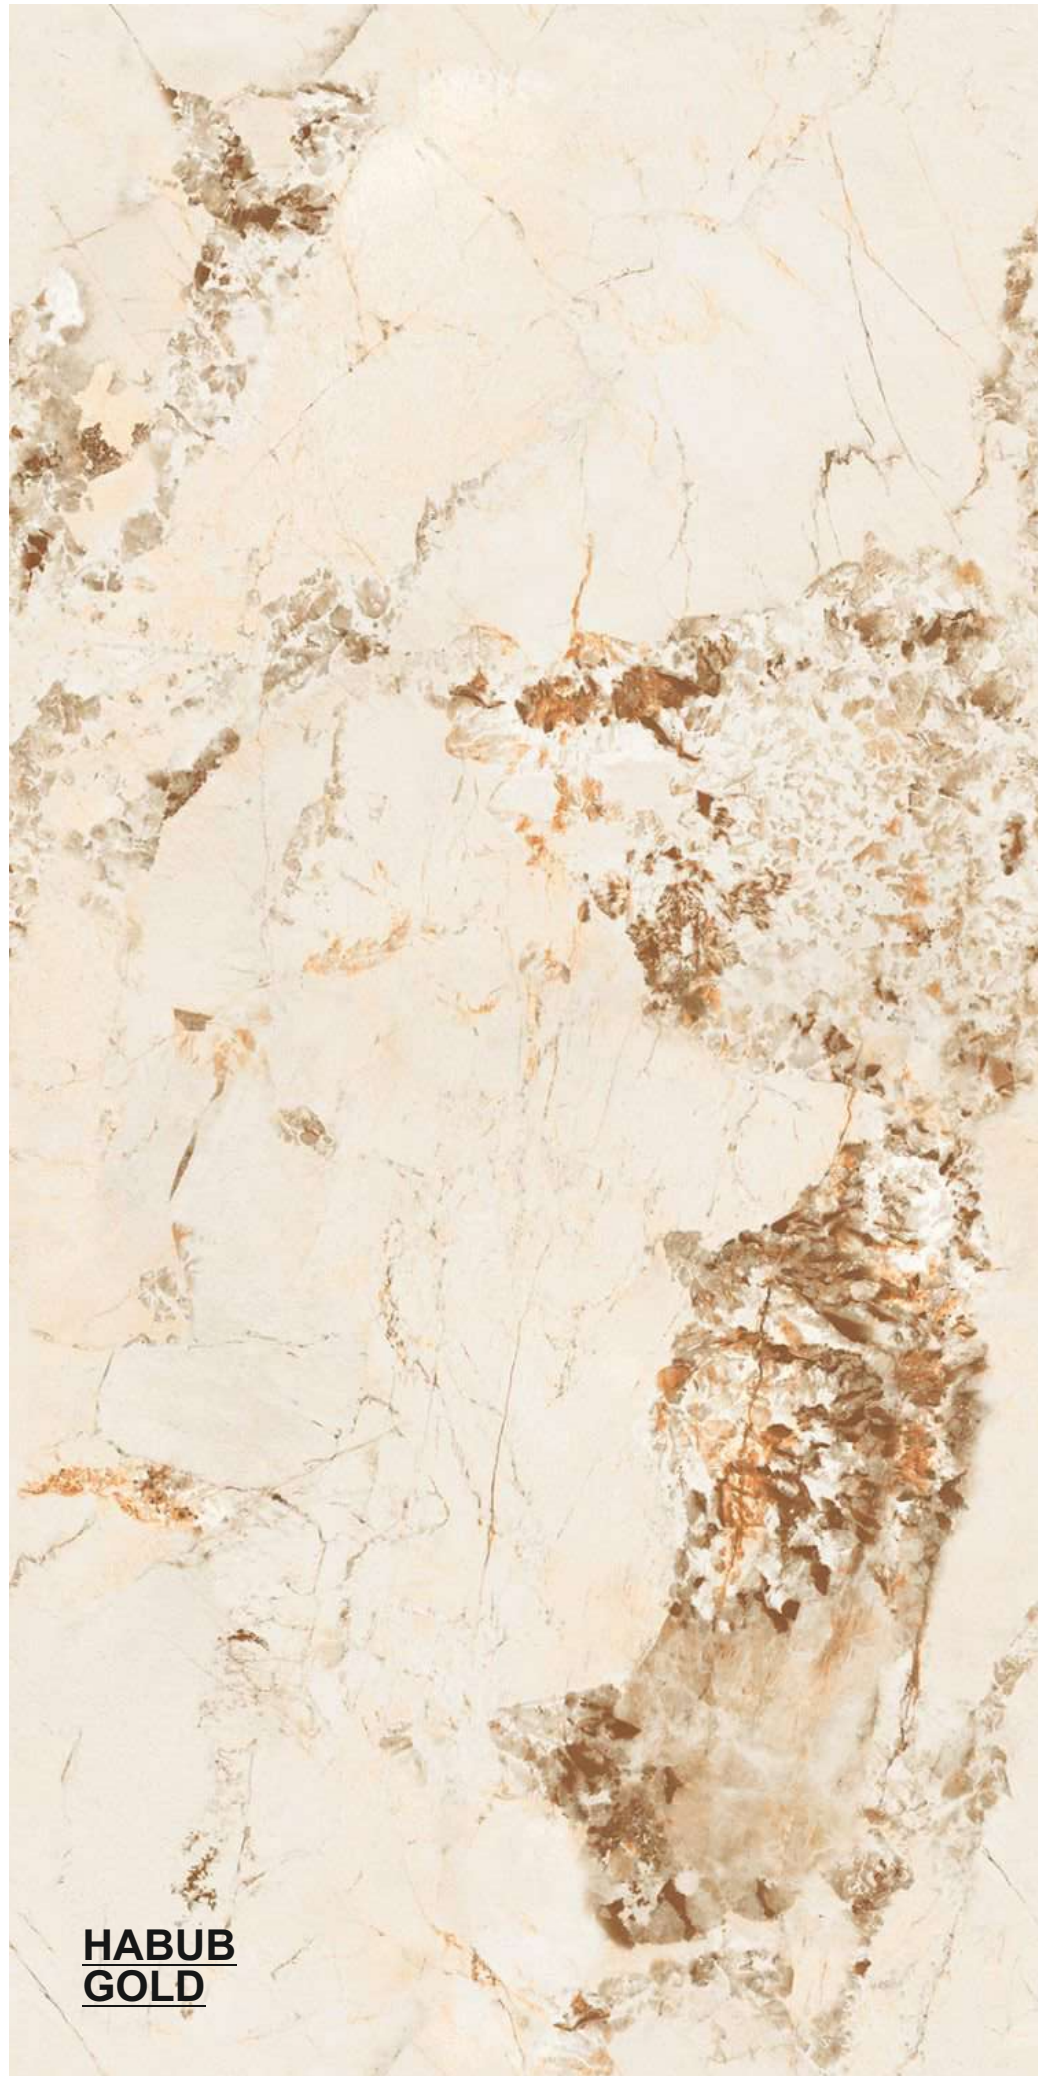

**HABUB
COLLECTION**

600x
1200mm
Glossy
Finish