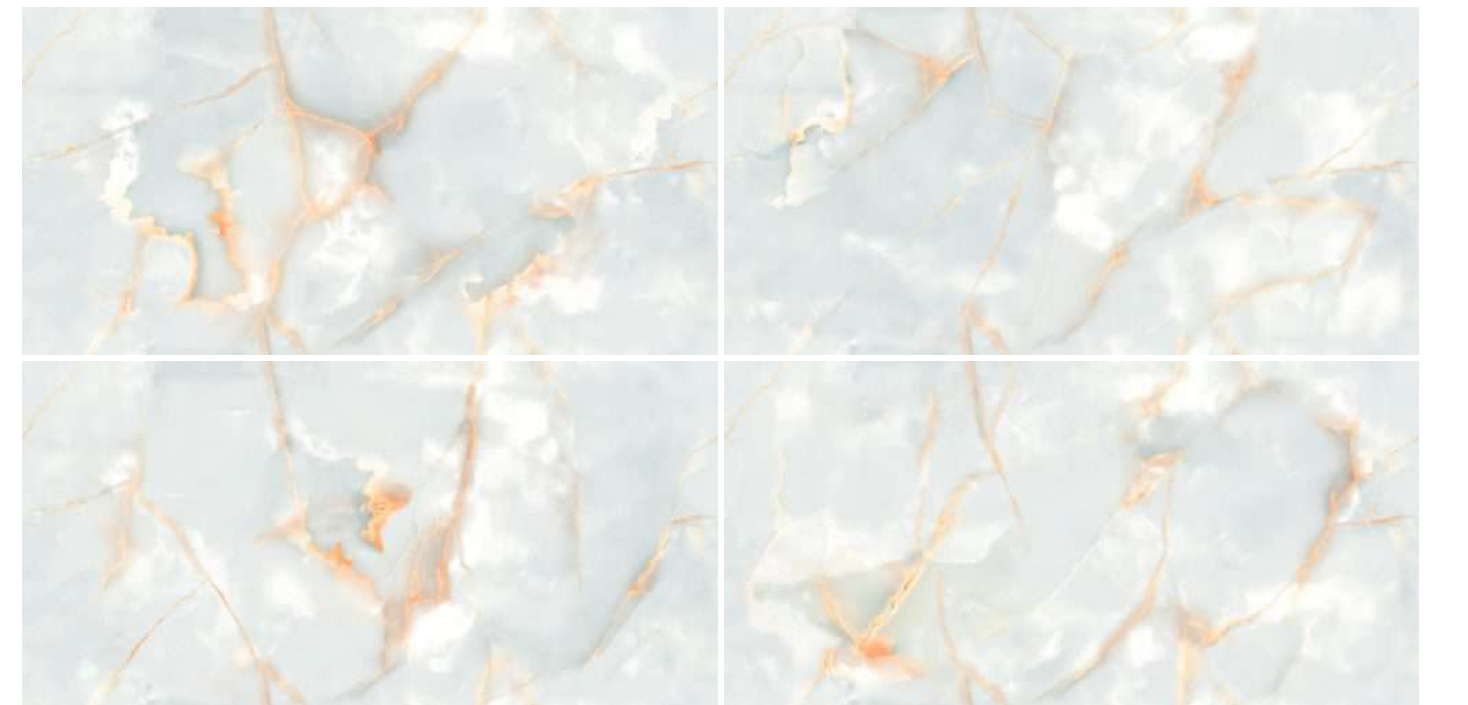

Random - 4 Faces